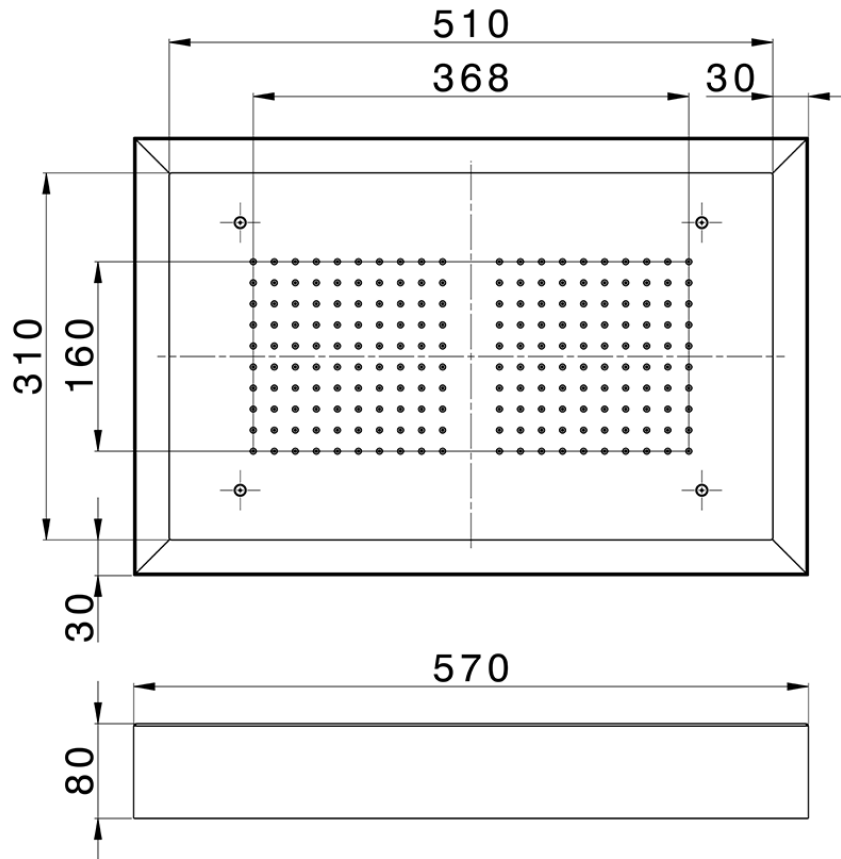

570x370 mm Chromotherapy Ceiling showerhead ZEN_ZS1C0210

ZS1C0210

<https://en.huberitalia.com/570x370-mm-chromotherapy-ceiling-showerhead-zen-zs1c0210>

2026-06-13