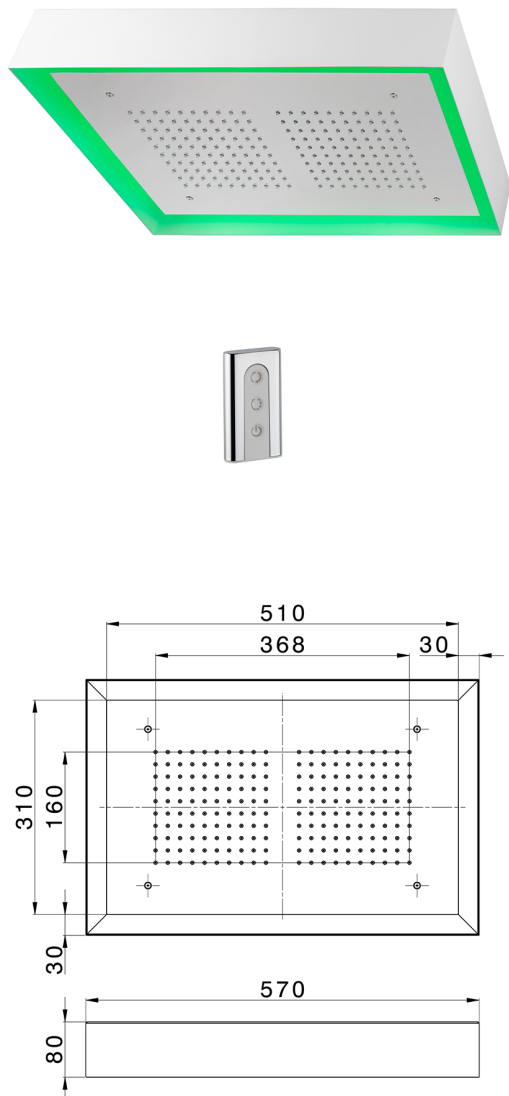

570x370 mm Chromotherapy Ceiling showerhead ZEN_ZS1C0210

MODEL **ZS1C0210**

570x370 mm Chromotherapy Ceiling showerhead, with white cover, rain, chromotherapy functions, wireless control, Stainless Steel AISI 304

AVAILABLE FINISHINGS

- **D1** D1 Brushed Inox
- **40** 40 Matt Black
- **4Q** 4Q Matt White
- **D2** D2 Polished Inox

CHARACTERISTICS

2026-06-13