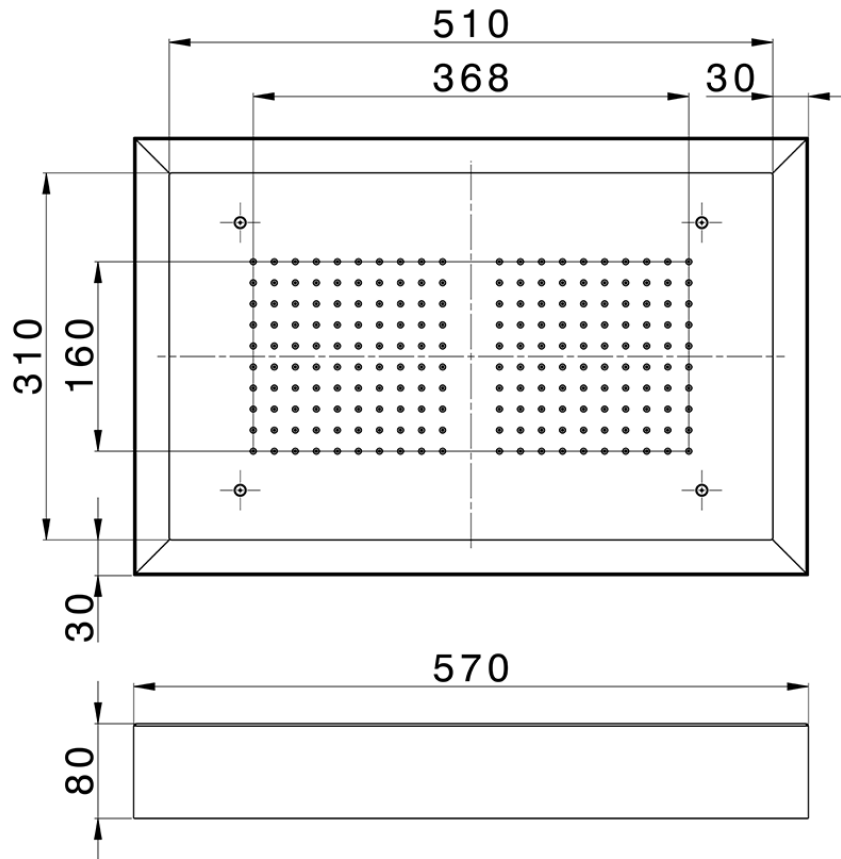

570x370 mm Chromotherapy Ceiling showerhead ZEN_ZS1C0210

ZS1C0210

<https://en.huberitalia.com/570x370-mm-chromotherapy-ceiling-showerhead-zen-zs1c0210>

2026-04-06