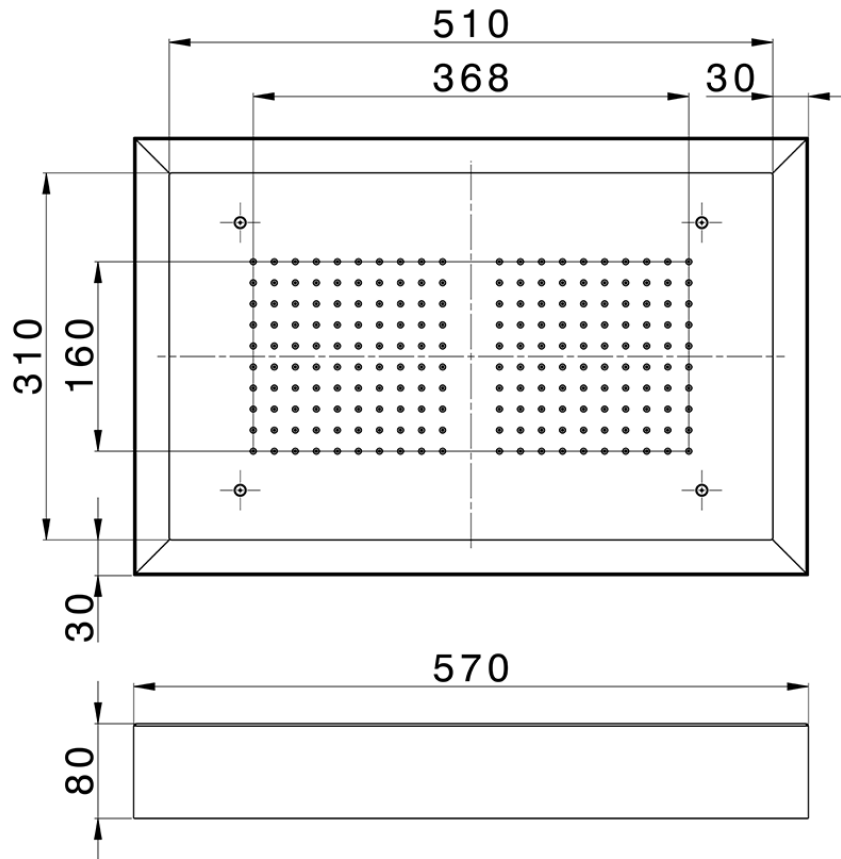

570x370 mm Chromotherapy Ceiling showerhead ZEN_ZS1C0210

ZS1C0210

<https://en.huberitalia.com/570x370-mm-chromotherapy-ceiling-showerhead-zen-zs1c0210>

2026-05-16