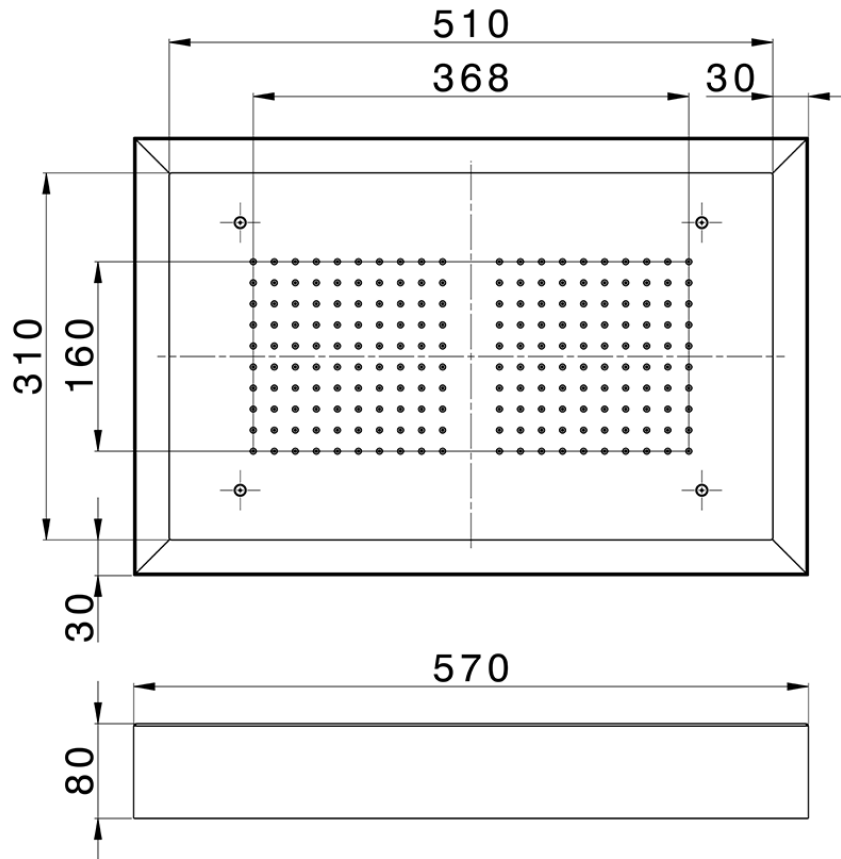

570x370 mm Chromotherapy Ceiling showerhead ZEN_ZS1C0210

ZS1C0210

<https://en.huberitalia.com/570x370-mm-chromotherapy-ceiling-showerhead-zen-zs1c0210>

2026-06-10