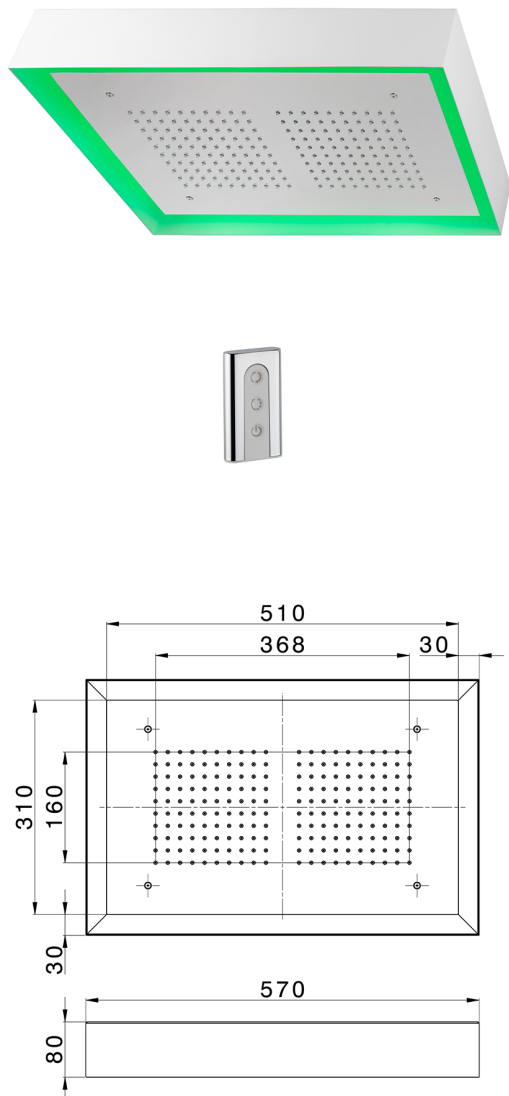

570x370 mm Chromotherapy Ceiling showerhead ZEN_ZS1C0210

MODEL **ZS1C0210**

570x370 mm Chromotherapy Ceiling showerhead, with white cover, rain, chromotherapy functions, wireless control, Stainless Steel AISI 304

AVAILABLE FINISHINGS

- **D1** D1 Brushed Inox
- **40** 40 Matt Black
- **4Q** 4Q Matt White
- **D2** D2 Polished Inox

CHARACTERISTICS

2026-04-06