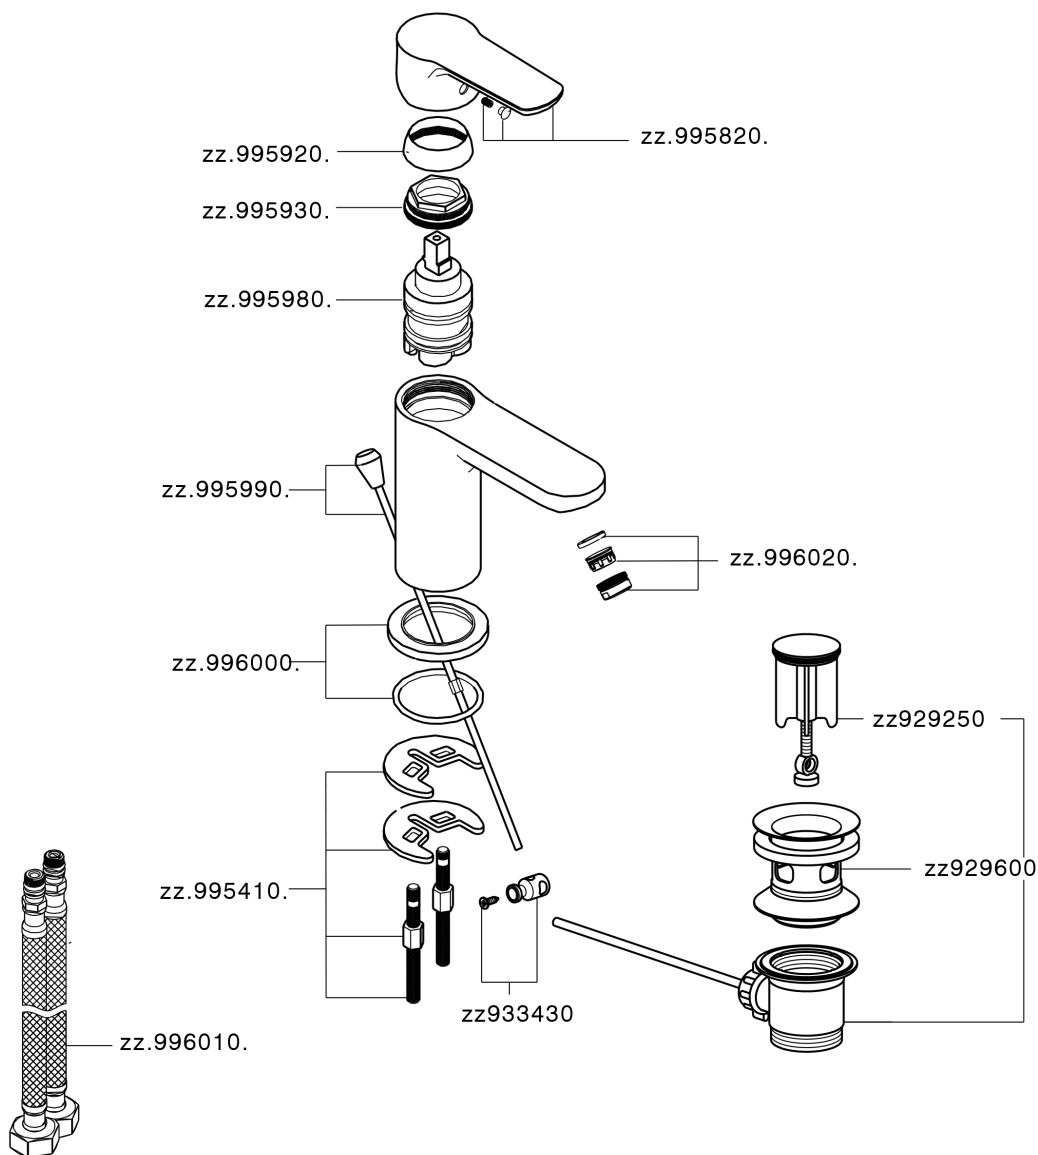

Single lever washbasin mixer SATURNO_SN000514

SN000514

<https://en.huberitalia.com/single-lever-washbasin-mixer-saturno-sn000514>

2024-11-23