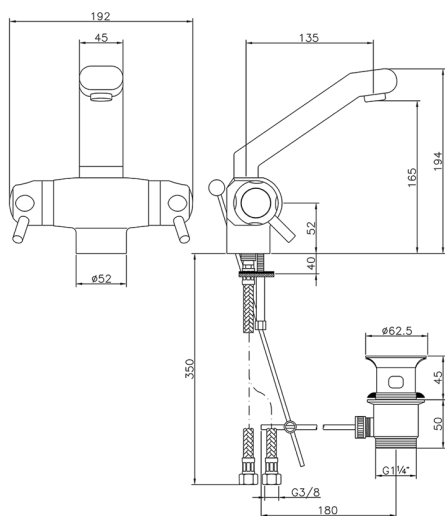

## Thermostatic washbasin mixer THERMO\_CPT51010

MODEL **CPT51010**

Thermostatic washbasin mixer, with 1"1/4 pop-up waste, G.3/8" stainless steel flexible hose

AVAILABLE FINISHINGS

CHARACTERISTICS

Cartridge Spare Parts **24.02AB.PL**

**12x32 Plus Thermostatic Valve**