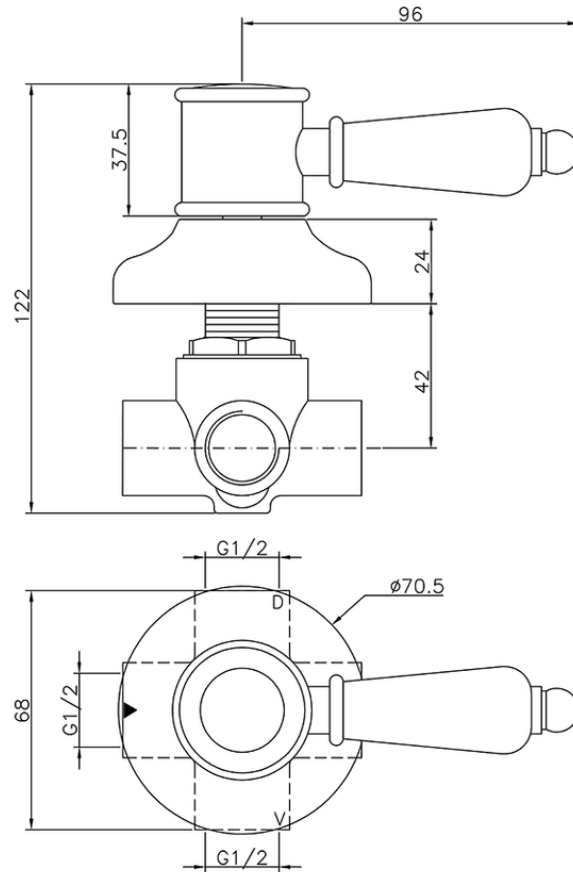

Concealed 2-outlet diverter VICTORIAN\_653.VT01H.

653.VT01H.

<https://en.huberitalia.com/concealed-2-outlet-diverter-victorian-653-vt01h>

2024-11-23