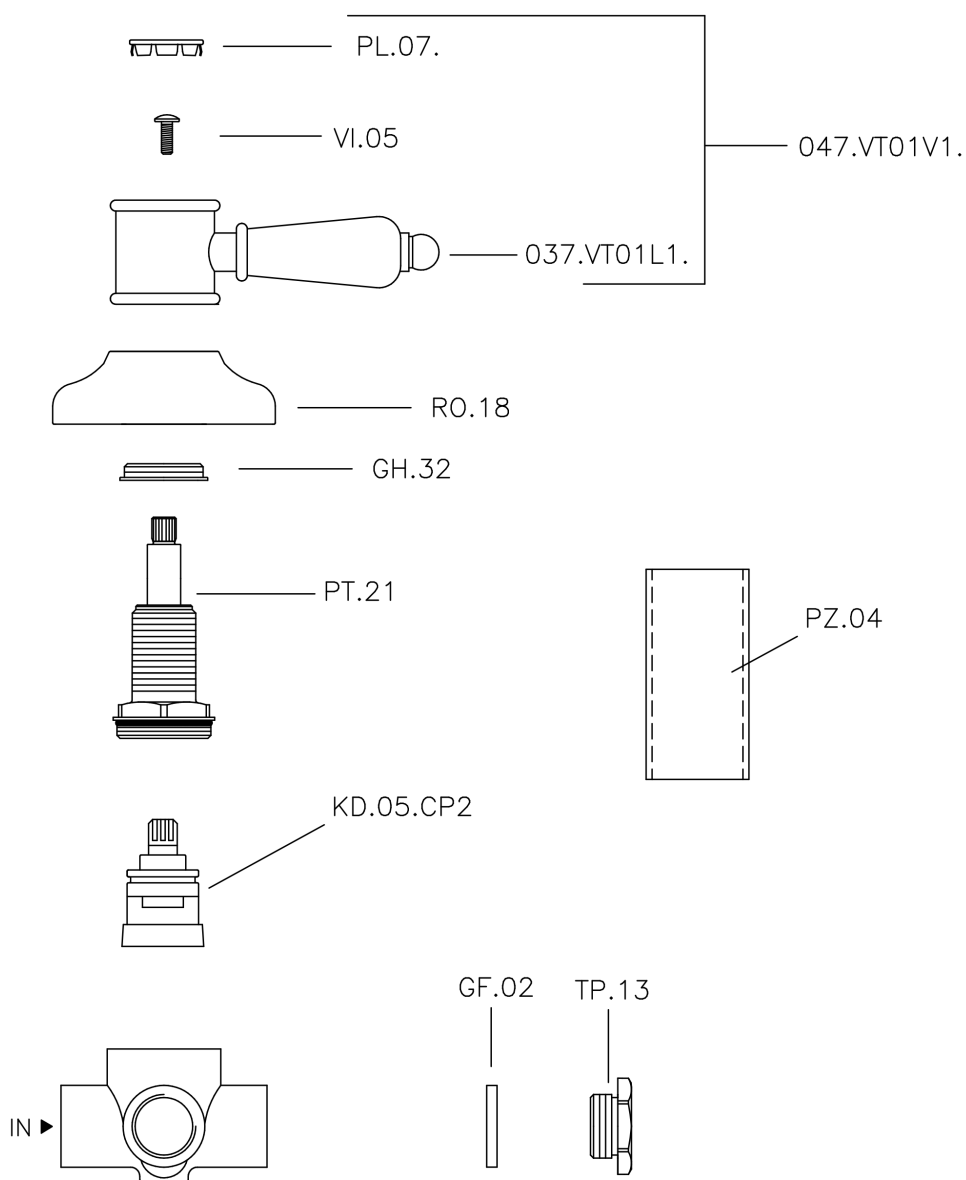

Concealed 2-outlet diverter VICTORIAN_653.VT01H.

653.VT01H.

<https://en.huberitalia.com/concealed-2-outlet-diverter-victorian-653-vt01h>

2024-11-23