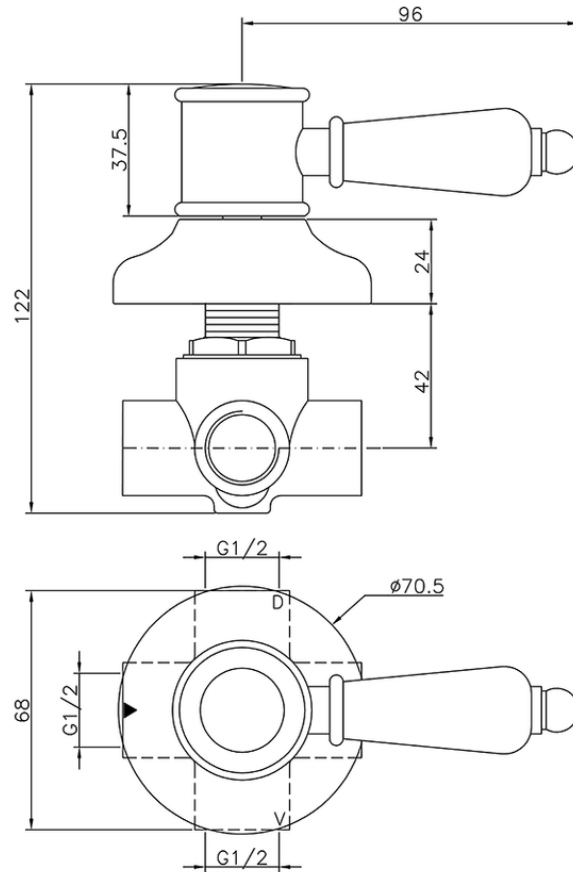

Concealed 2-outlet diverter VICTORIAN_653.VT01H.

653.VT01H.

<https://en.huberitalia.com/concealed-2-outlet-diverter-victorian-653-vt01h>

2024-11-23