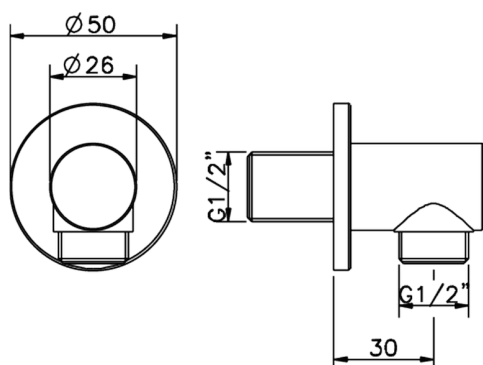

Elbow SHOWER_SS017330

MODEL **SS017330**

Elbow

AVAILABLE FINISHINGS

-  **21** 21 Chrome
-  **2P** 2P Rose Gold
-  **2Q** 2Q Black Titanium
-  **40** 40 Matt Black
-  **4Q** 4Q Matt White

CHARACTERISTICS

2026-06-26