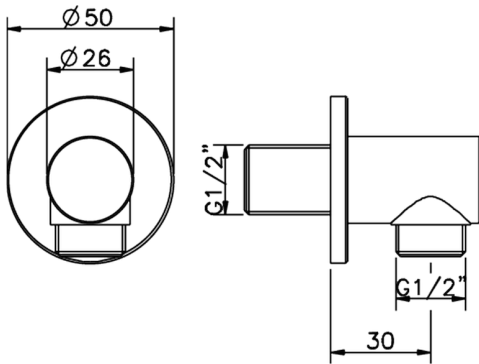

Elbow SHOWER_SS017330

MODEL **SS017330**

Elbow

AVAILABLE FINISHINGS

-  **21** 21 Chrome
-  **2P** 2P Rose Gold
-  **2Q** 2Q Black Titanium
-  **40** 40 Matt Black
-  **4Q** 4Q Matt White

CHARACTERISTICS

2025-12-06