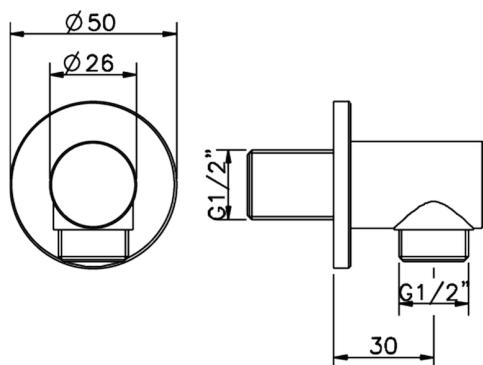

Elbow SHOWER_SS017330

MODEL **SS017330**

Elbow

AVAILABLE FINISHINGS

-  **21** 21 Chrome
-  **2P** 2P Rose Gold
-  **2Q** 2Q Black Titanium
-  **40** 40 Matt Black
-  **4Q** 4Q Matt White

CHARACTERISTICS

2026-06-26