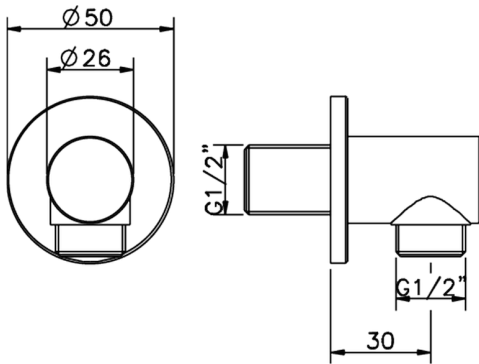

Elbow SHOWER_SS017330

MODEL **SS017330**

Elbow

AVAILABLE FINISHINGS

-  **21** 21 Chrome
-  **2P** 2P Rose Gold
-  **2Q** 2Q Black Titanium
-  **40** 40 Matt Black
-  **4Q** 4Q Matt White

CHARACTERISTICS

2026-04-08