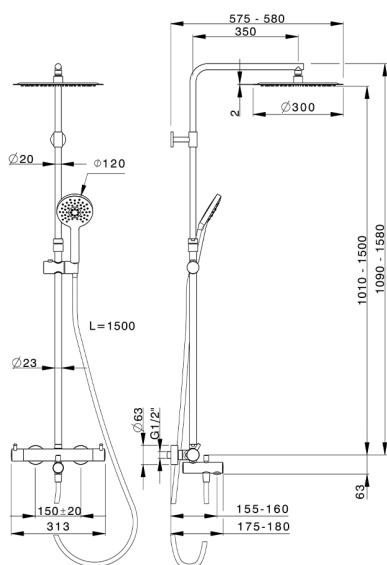

## 3-function Thermostatic shower set NUOVA KIRUNA\_K2C8501D

MODEL **K2C8501D**

3-function Thermostatic shower set, 2-outlet devia stop, adjustable riser column, sliding handshower holder, 120 mm ABS 3 sprays handshower, 300 mm round showerhead 2 mm thick INOX, 150 cm smooth SILVERFLEX Flexible Hose

### CHARACTERISTICS

Cartridge Spare Parts **22.04A.AR - ZZ97279004**

**Argo 2 (long filter) Thermostatic Valve**

#### DeviaStop

The Huber Devia Stop technology allows to adjust the water flow and to direct it to the selected output point (overhead soaker, hand shower, etc).