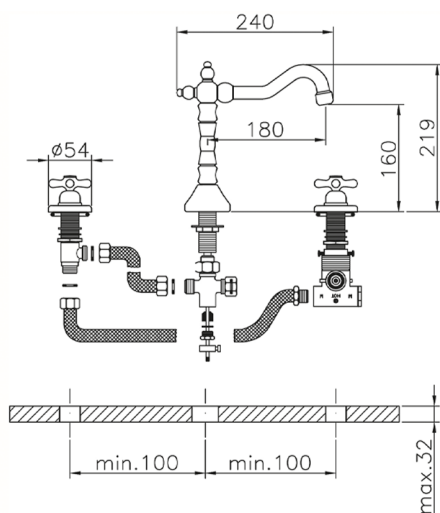

Thermostatic 3-hole washbasin mixer CROISSETTE_CST72010

MODEL **CST72010**

Thermostatic 3-hole washbasin mixer, with 1"1/4 automatic pop-up waste, swivel spout, 1/2" F flexible hoses

AVAILABLE FINISHINGS

-  **21** 21 Chrome
-  **27** 27 Old Bronze
-  **2G** 2G Antique Gold
-  **2W** 2W Brushed Gold

CHARACTERISTICS

Cartridge Spare Parts **24.04A.PP**

8x20 Plus P Thermostatic Valve

Thermostatic

The Huber thermostatic is your personal water manager, helping you to handle, control and save water and energy.