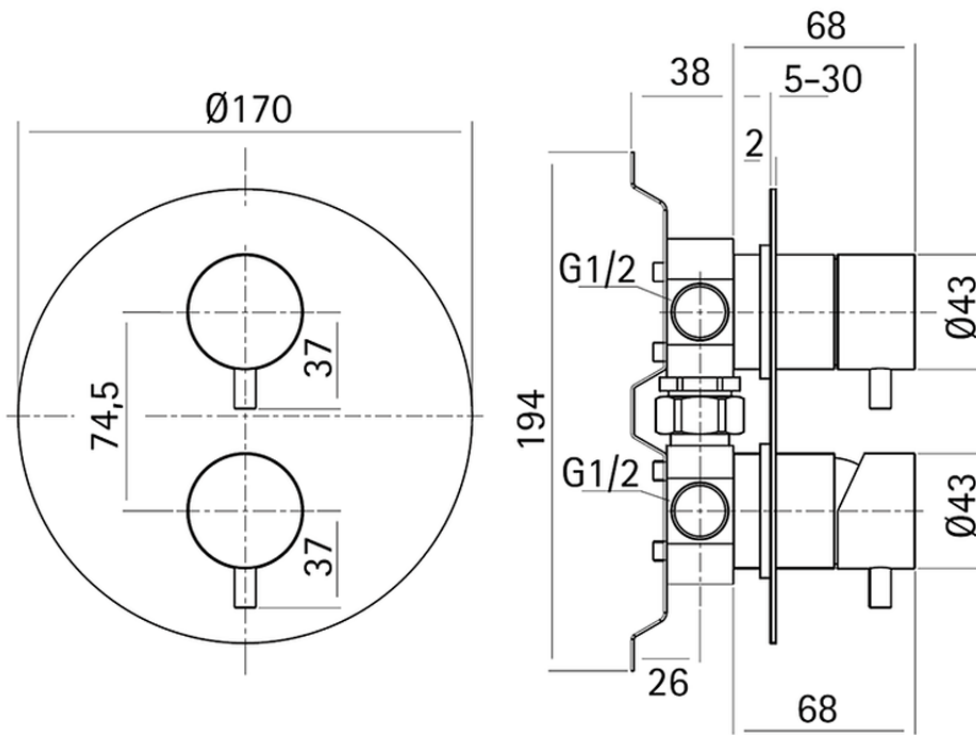

Concealed single lever bath-shower valve LYNOX_LX000213

LX000213

<https://en.huberitalia.com/concealed-single-lever-bath-shower-valve-lynnox-lx000213>

2025-04-07