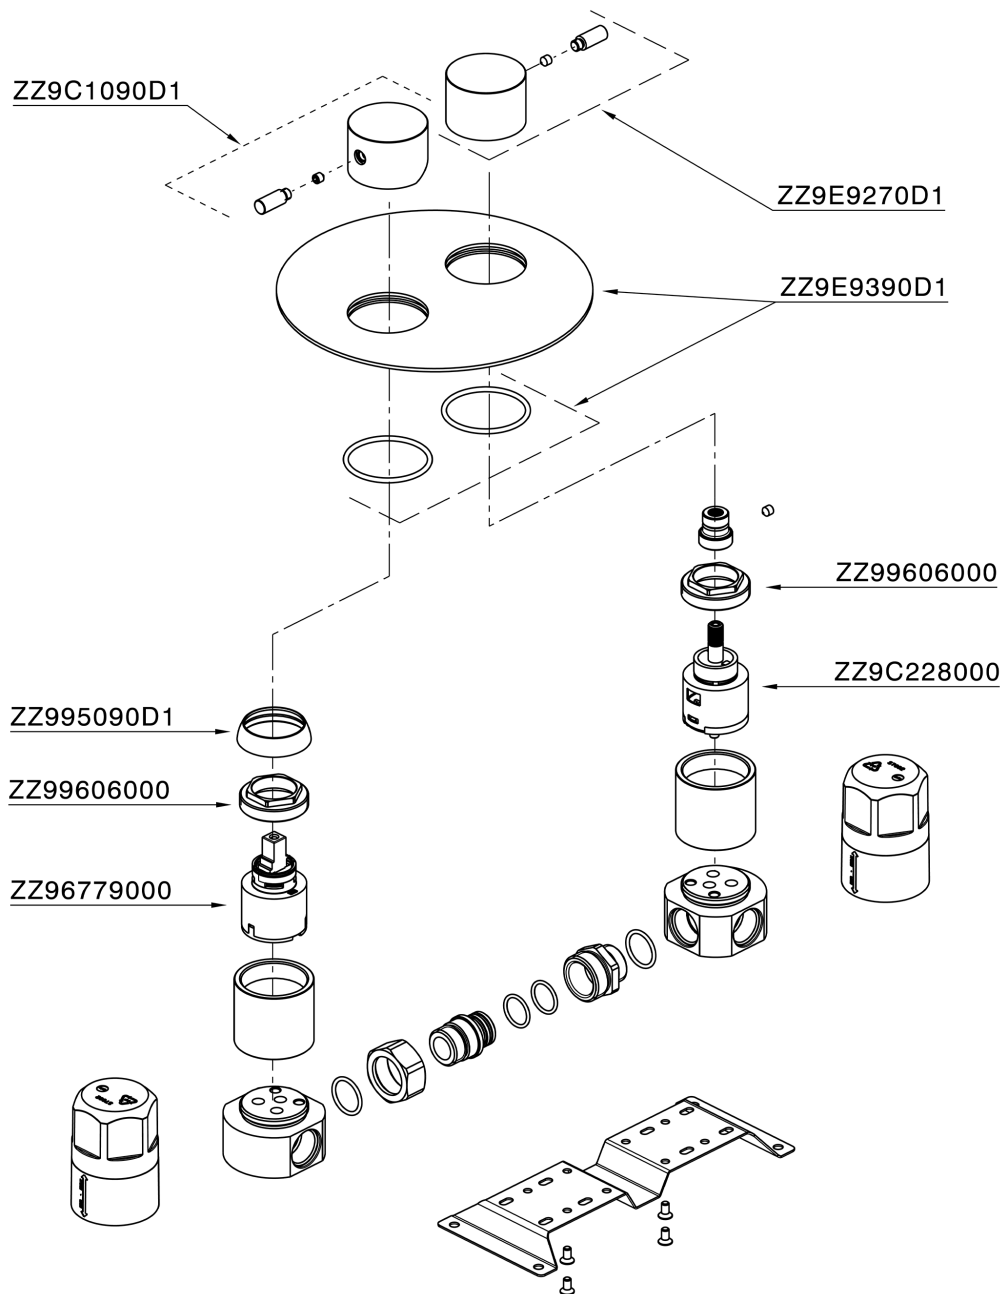

Concealed single lever bath-shower valve LYNOX_LX000213

LX000213

<https://en.huberitalia.com/concealed-single-lever-bath-shower-valve-lynnox-lx000213>

2025-04-08