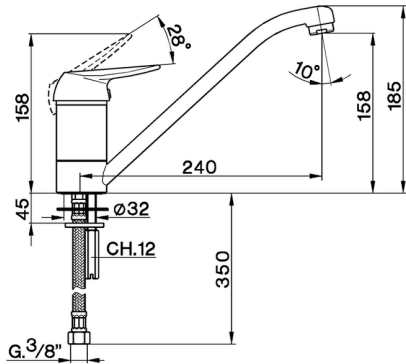

Single lever sink mixer KITCHEN_AT400580

MODEL **AT400580**

Single lever sink mixer, swivel spout, G.3/8" stainless steel flexible hoses

AVAILABLE FINISHINGS

CHARACTERISTICS

Cartridge Spare Parts **ZZ92909000**

43 mm Cartridge

2024-12-21