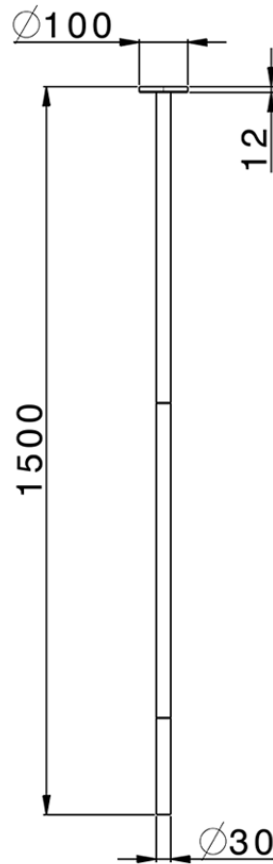

Ceiling-mounted basin spout M32_ZB010540

ZB010540

<https://en.huberitalia.com/ceiling-mounted-basin-spout-m32-zb010540>

2024-12-22