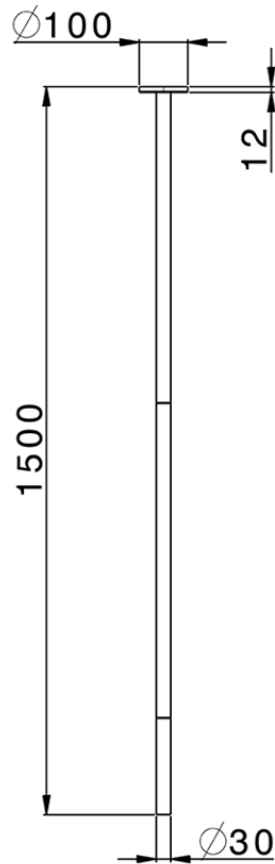

Ceiling-mounted basin spout M32_ZB010540

ZB010540

<https://en.huberitalia.com/ceiling-mounted-basin-spout-m32-zb010540>

2024-12-22