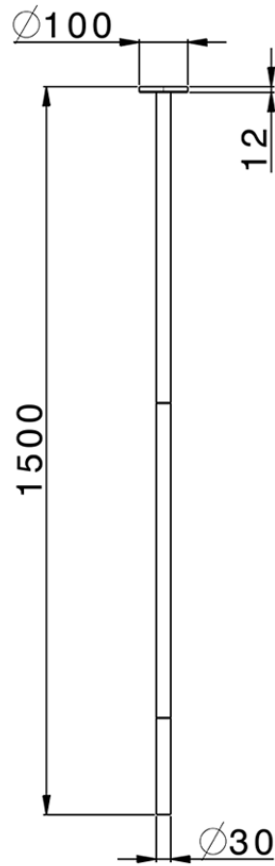

Ceiling-mounted basin spout M32_ZB010540

ZB010540

<https://en.huberitalia.com/ceiling-mounted-basin-spout-m32-zb010540>

2024-12-21