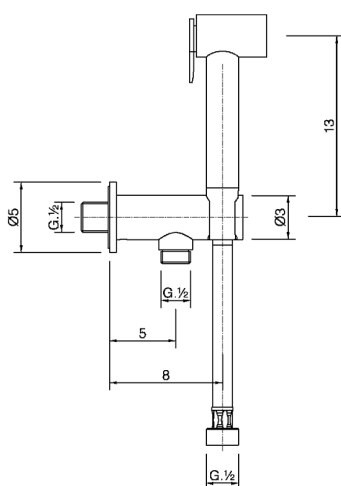

Toilet-jet handshower set COMMUNITY_H3007910

MODEL **H3007910**

Toilet-jet handshower set, wall mounted with safety valve, Toilet-jet handshower, PVC 120 cm flexible hose

AVAILABLE FINISHINGS

- **21** 21 Chrome
- **24** 24 Gold
- **2F** 2F Brushed Nickel
- **40** 40 Matt Black

CHARACTERISTICS

Toilet-jet handshower

Toilet-jet Handshower

Multi-jets hygienic hand shower, for personal hygiene care.

2026-05-15