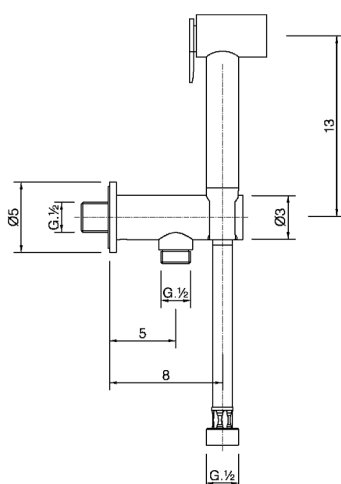

Toilet-jet handshower set COMMUNITY_H3007910

MODEL **H3007910**

Toilet-jet handshower set, wall mounted with safety valve, Toilet-jet handshower, PVC 120 cm flexible hose

AVAILABLE FINISHINGS

- **21** 21 Chrome
- **24** 24 Gold
- **2F** 2F Brushed Nickel
- **40** 40 Matt Black

CHARACTERISTICS

Toilet-jet handshower

Toilet-jet Handshower

Multi-jets hygienic hand shower, for personal hygiene care.

2026-06-26