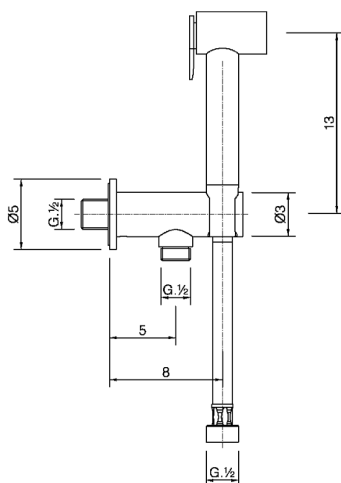

Toilet-jet handshower set COMMUNITY_H3007910

MODEL **H3007910**

Toilet-jet handshower set, wall mounted with safety valve, Toilet-jet handshower, PVC 120 cm flexible hose

AVAILABLE FINISHINGS

- **21** 21 Chrome
- **24** 24 Gold
- **2F** 2F Brushed Nickel
- **40** 40 Matt Black

CHARACTERISTICS

Toilet-jet handshower

Toilet-jet Handshower

Multi-jets hygienic hand shower, for personal hygiene care.

2026-04-06