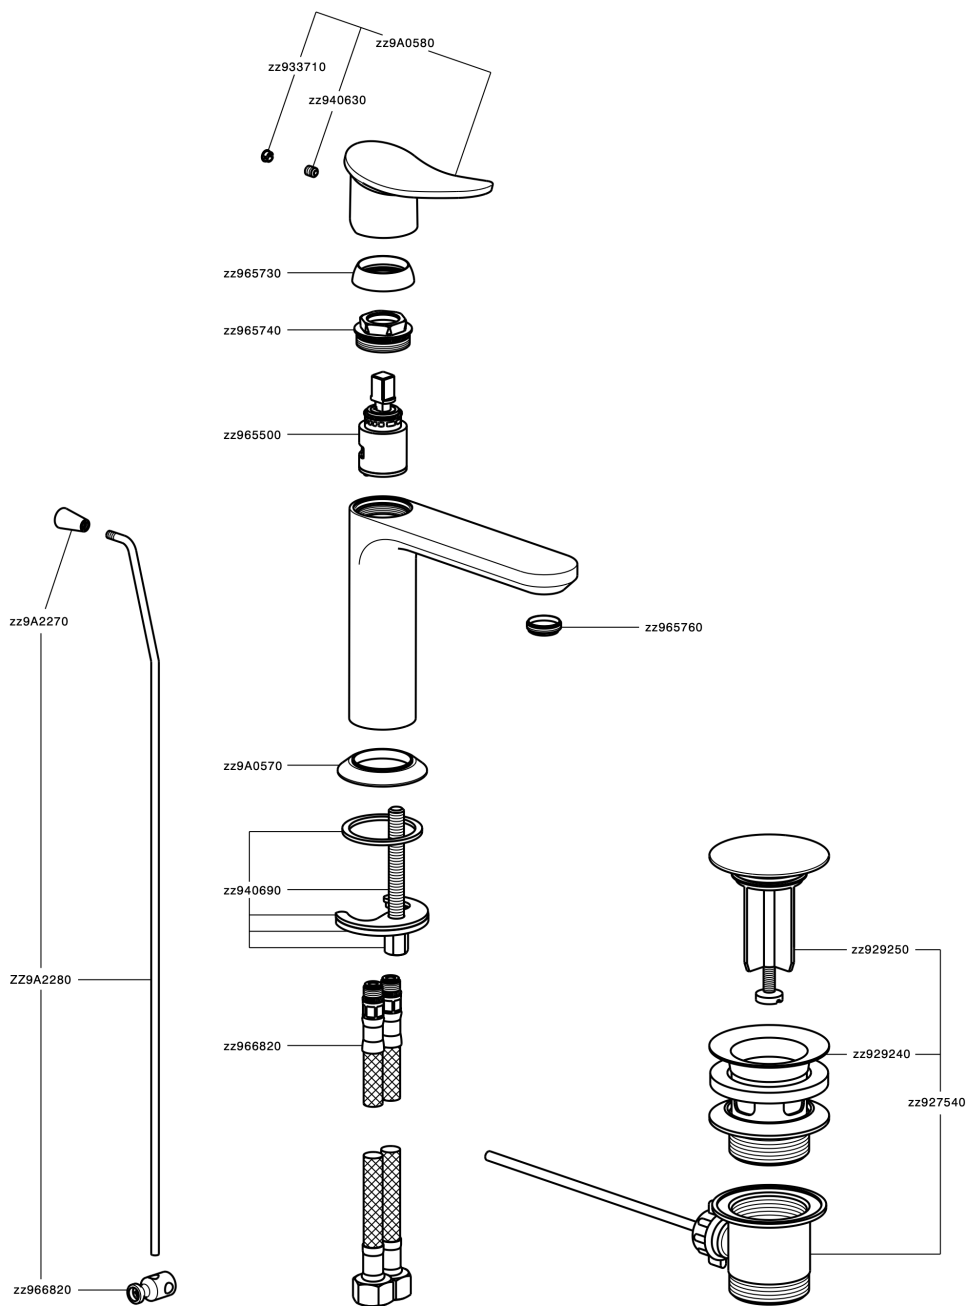

## Single lever washbasin mixer HARLOCK\_HC000514

HC000514

<https://en.huberitalia.com/single-lever-washbasin-mixer-harlock-hc000514>

2024-11-24