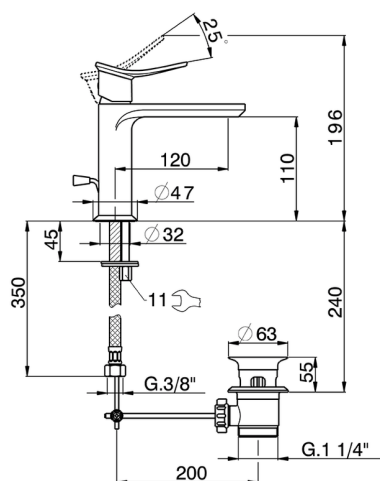

## Single lever washbasin mixer HARLOCK\_HC000514

MODEL **HC000514**

Single lever washbasin mixer, with 1"1/4 automatic pop up waste, G.3/8" stainless steel flexible hoses

### CHARACTERISTICS

Cartridge Spare Parts **ZZ96550000**

**25 mm Cartridge**

## Single lever washbasin mixer HARLOCK\_HC000514

HC000514

<https://en.huberitalia.com/single-lever-washbasin-mixer-harlock-hc000514>

2024-11-21