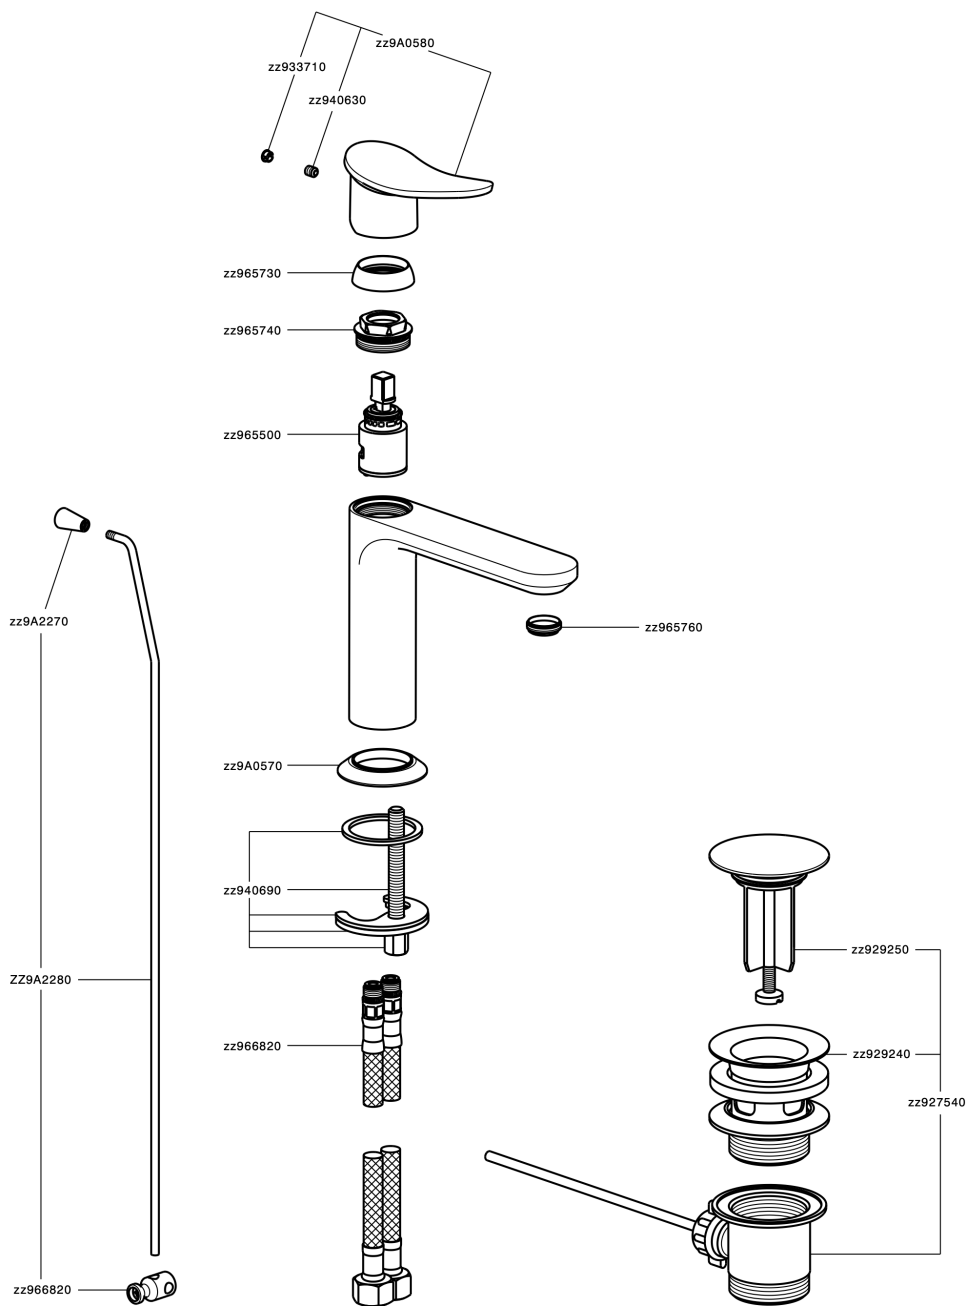

## Single lever washbasin mixer HARLOCK\_HC000514

MODEL **HC000514**

Single lever washbasin mixer, with 1"1/4 automatic pop up waste, G.3/8" stainless steel flexible hoses

### CHARACTERISTICS

Cartridge Spare Parts **ZZ96550000**

**25 mm Cartridge**

### Hygienic Spray

Shut-off Hand shower, for sanitary cleaning.

## Single lever washbasin mixer HARLOCK\_HC000514

HC000514

<https://en.huberitalia.com/single-lever-washbasin-mixer-harlock-hc000514>

2024-11-21