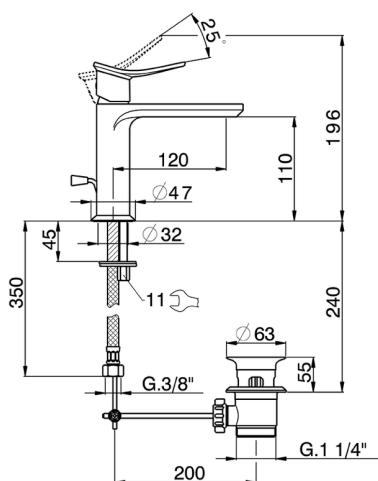

Single lever washbasin mixer HARLOCK_HC000514

MODEL **HC000514**

Single lever washbasin mixer, with 1"1/4 automatic pop up waste, G.3/8" stainless steel flexible hoses

AVAILABLE FINISHINGS

-  **21** 21 Chrome
-  **2P** 2P Rose Gold
-  **2Q** 2Q Black Titanium
-  **40** 40 Matt Black
-  **4Q** 4Q Matt White
-  **6T** 6T Chrome/Matt Black

CHARACTERISTICS

Cartridge Spare Parts **ZZ96550000**

25 mm Cartridge

Hygienic Spray

Shut-off Hand shower, for sanitary cleaning.

Single lever washbasin mixer HARLOCK_HC000514

HC000514

<https://en.huberitalia.com/single-lever-washbasin-mixer-harlock-hc000514>