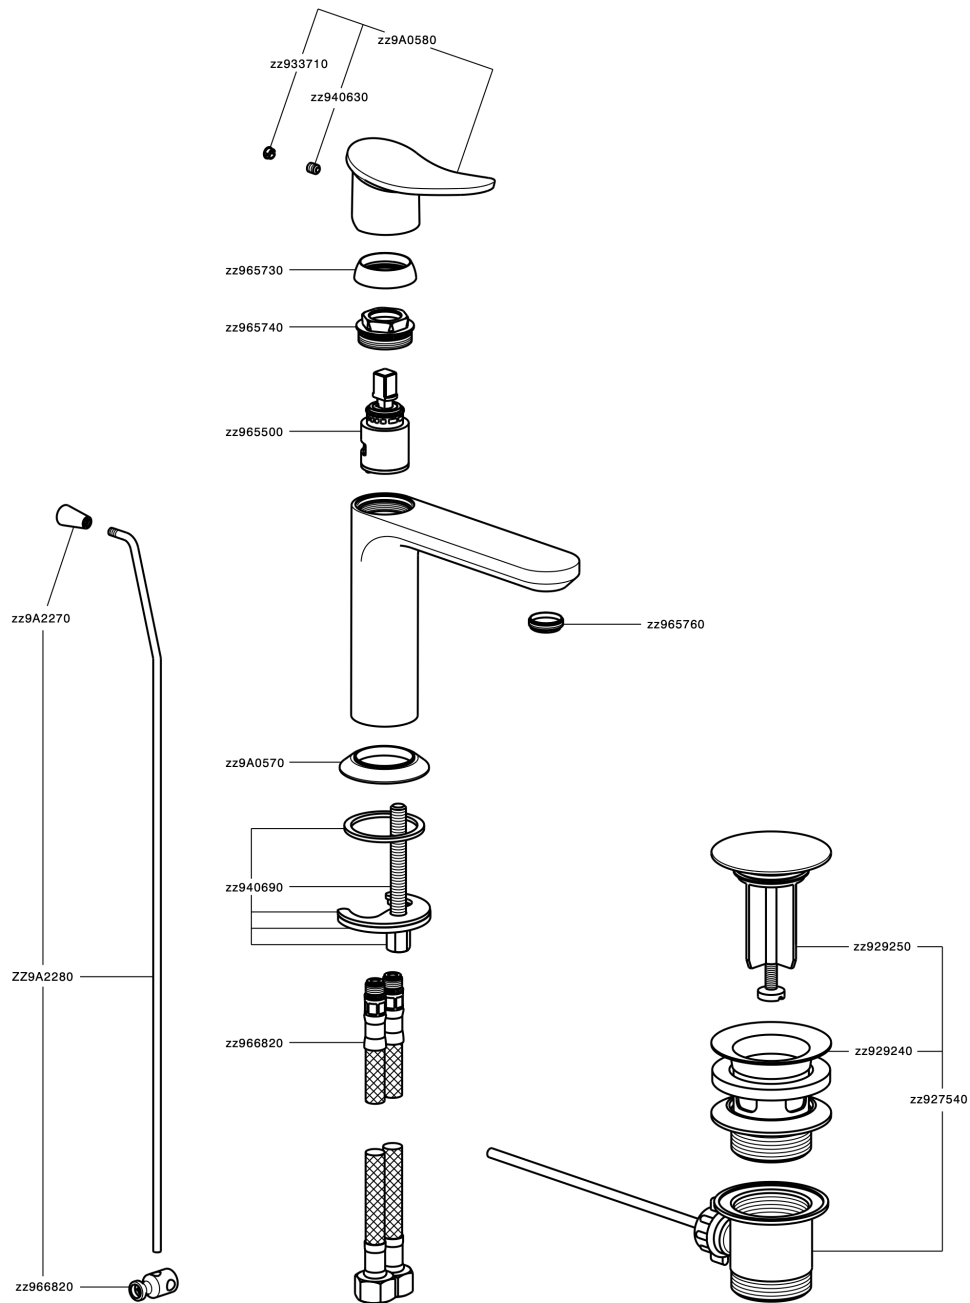

## Single lever washbasin mixer HARLOCK\_HC000514

MODEL **HC000514**

Single lever washbasin mixer, with 1"1/4 automatic pop up waste, G.3/8" stainless steel flexible hoses

### CHARACTERISTICS

Cartridge Spare Parts **ZZ96550000**

**25 mm Cartridge**

### Hygienic Spray

Shut-off Hand shower, for sanitary cleaning.

## Single lever washbasin mixer HARLOCK\_HC000514

HC000514

<https://en.huberitalia.com/single-lever-washbasin-mixer-harlock-hc000514>

2024-11-23