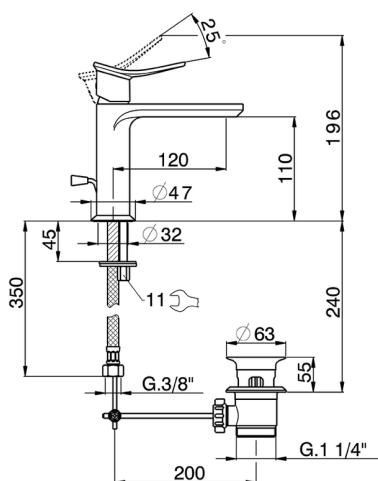

## Single lever washbasin mixer HARLOCK\_HC000514

MODEL **HC000514**

Single lever washbasin mixer, with 1"1/4 automatic pop up waste, G.3/8" stainless steel flexible hoses

### CHARACTERISTICS

Cartridge Spare Parts **ZZ96550000**

**25 mm Cartridge**

## Single lever washbasin mixer HARLOCK\_HC000514

HC000514

<https://en.huberitalia.com/single-lever-washbasin-mixer-harlock-hc000514>

2024-11-23