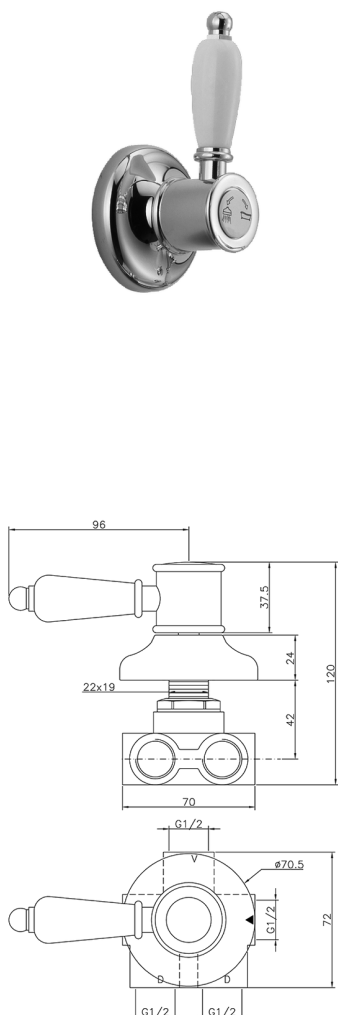

## Concealed 3-outlet diverter VICTORIAN\_VT000270

MODEL **VT000270**

Concealed 3-outlet diverter, 1/2" F outlet

### AVAILABLE FINISHINGS

-  **21** 21 Chrome
-  **27** 27 Old Bronze
-  **2A** 2A Satin Brushed Nickel
-  **2G** 2G Antique Gold
-  **2W** 2W Brushed Gold

## Concealed 3-outlet diverter VICTORIAN\_VT000270

VT000270

<https://en.huberitalia.com/concealed-3-outlet-diverter-victorian-vt000270>

2024-12-22