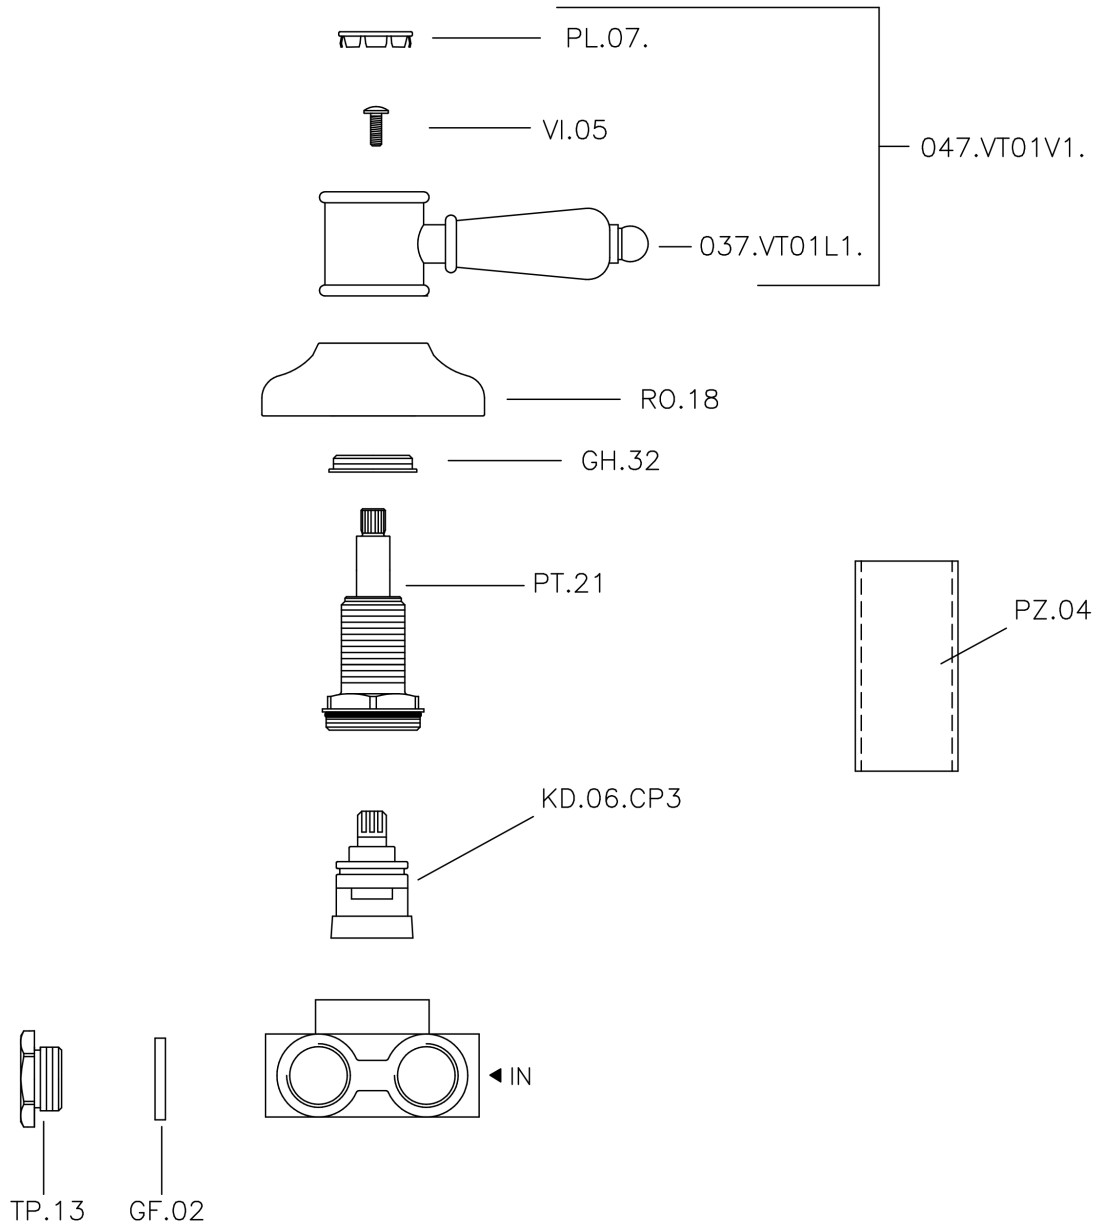

## Concealed 3-outlet diverter VICTORIAN\_VT000270

MODEL **VT000270**

Concealed 3-outlet diverter, 1/2" F outlet

## Concealed 3-outlet diverter VICTORIAN\_VT000270

VT000270

<https://en.huberitalia.com/concealed-3-outlet-diverter-victorian-vt000270>

2024-12-22