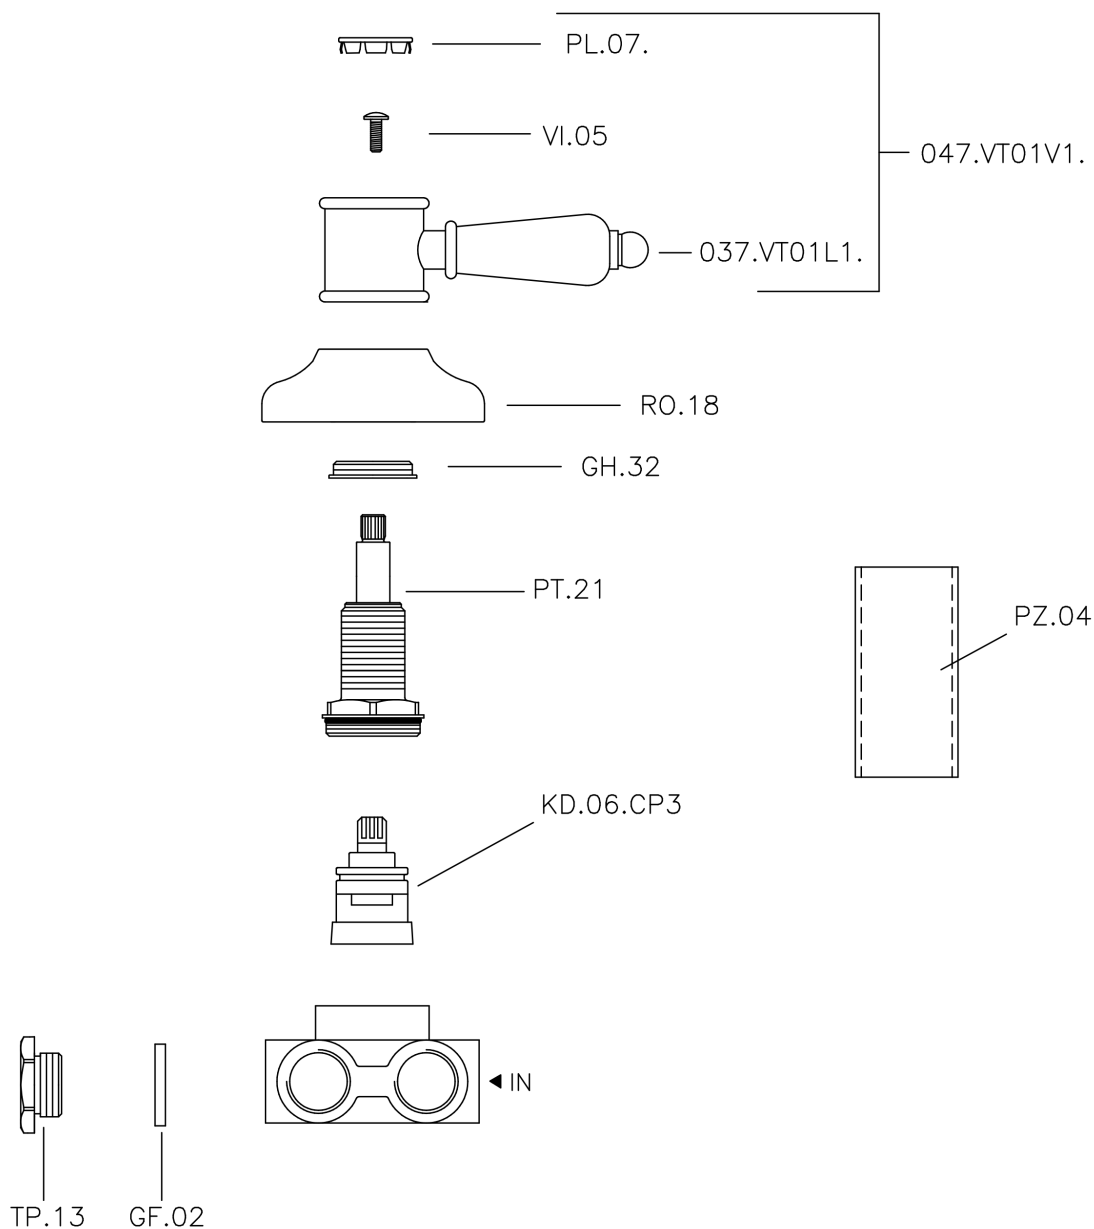

## Concealed 3-outlet diverter VICTORIAN\_VT000270

VT000270

<https://en.huberitalia.com/concealed-3-outlet-diverter-victorian-vt000270>

2024-12-22