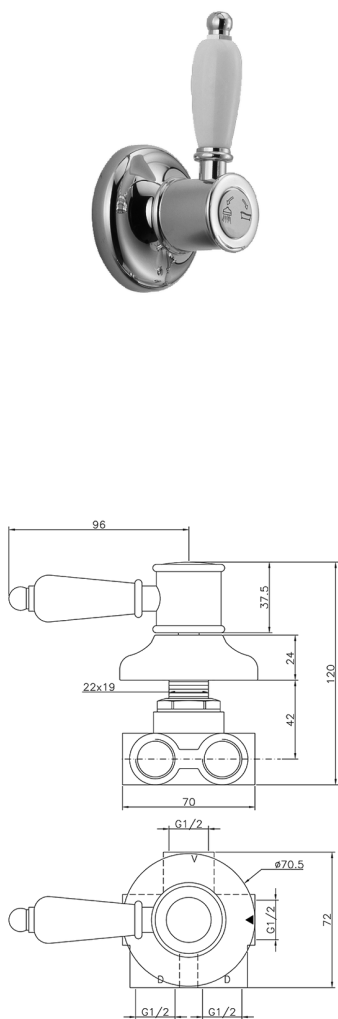

Concealed 3-outlet diverter VICTORIAN_VT000270

MODEL **VT000270**

Concealed 3-outlet diverter, 1/2" F outlet

AVAILABLE FINISHINGS

-  **21** 21 Chrome
-  **27** 27 Old Bronze
-  **2A** 2A Satin Brushed Nickel
-  **2G** 2G Antique Gold
-  **2W** 2W Brushed Gold

CHARACTERISTICS

Installation **Concealed**

Concealed 3-outlet diverter VICTORIAN_VT000270

VT000270

<https://en.huberitalia.com/concealed-3-outlet-diverter-victorian-vt000270>

2024-12-22