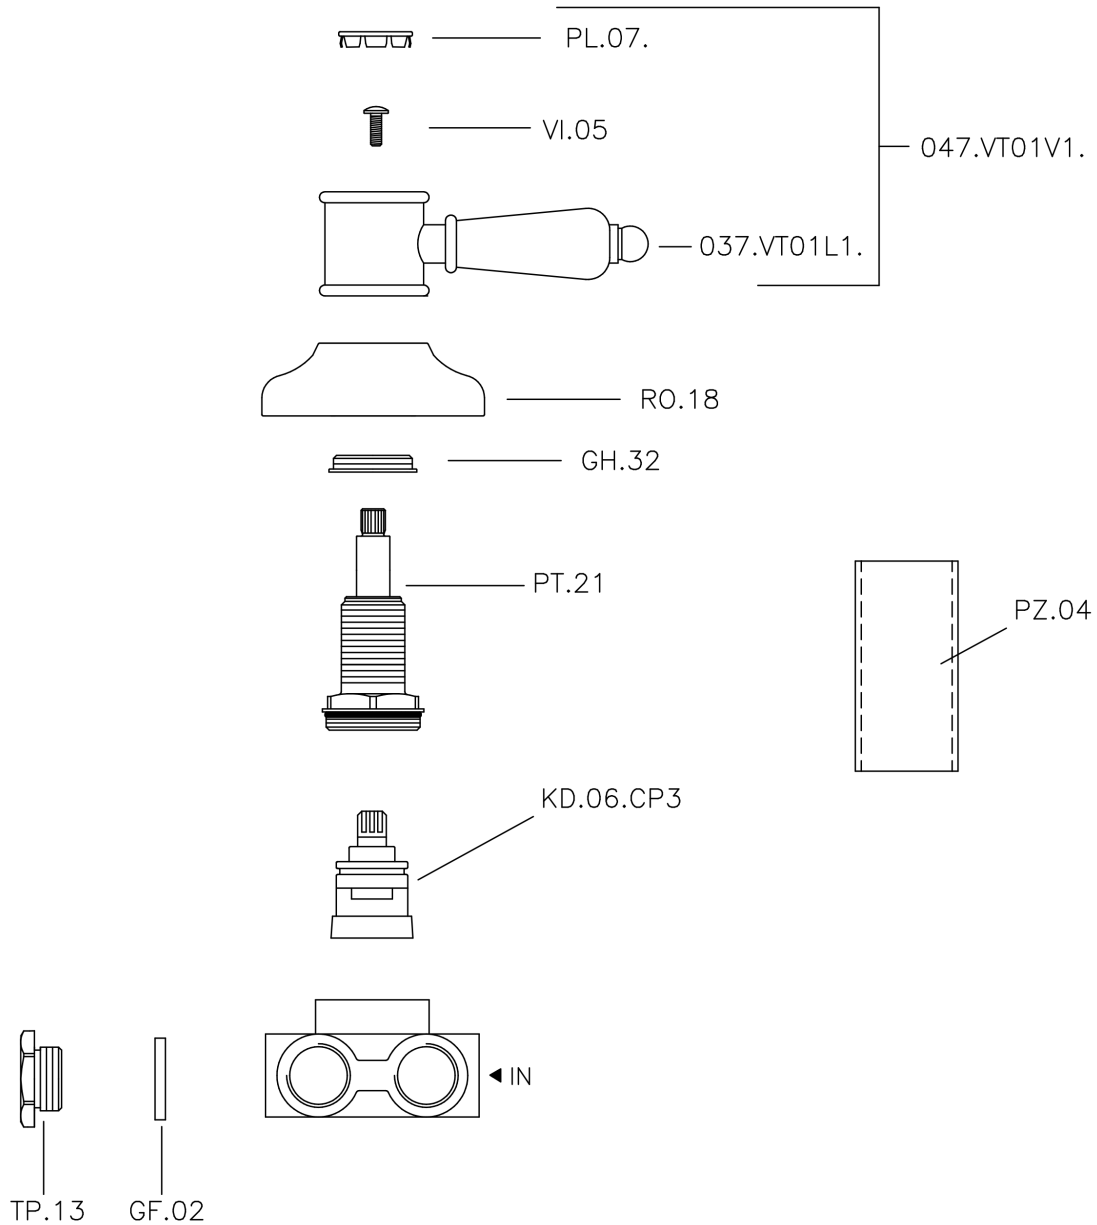

Concealed 3-outlet diverter VICTORIAN_VT000270

MODEL **VT000270**

Concealed 3-outlet diverter, 1/2" F outlet

AVAILABLE FINISHINGS

-  **21** 21 Chrome
-  **27** 27 Old Bronze
-  **2A** 2A Satin Brushed Nickel
-  **2G** 2G Antique Gold
-  **2W** 2W Brushed Gold

CHARACTERISTICS

Installation **Concealed**

Concealed 3-outlet diverter VICTORIAN_VT000270

VT000270

<https://en.huberitalia.com/concealed-3-outlet-diverter-victorian-vt000270>

2024-12-22