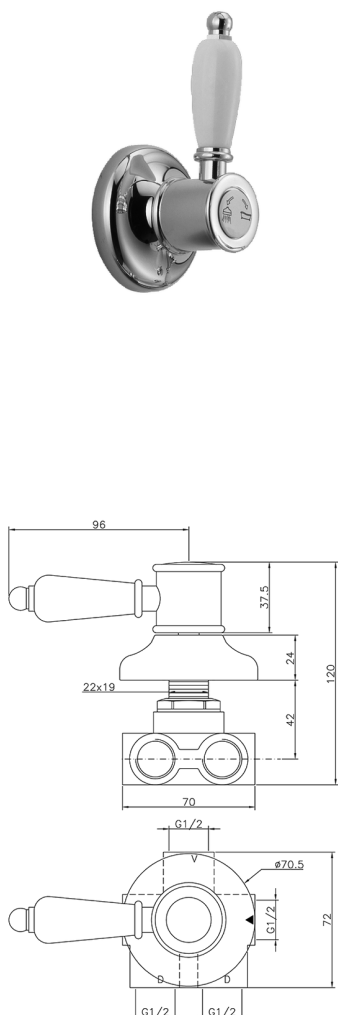

Concealed 3-outlet diverter VICTORIAN_VT000270

MODEL **VT000270**

Concealed 3-outlet diverter, 1/2" F outlet

AVAILABLE FINISHINGS

-  **21** 21 Chrome
-  **27** 27 Old Bronze
-  **2A** 2A Satin Brushed Nickel
-  **2G** 2G Antique Gold
-  **2W** 2W Brushed Gold

CHARACTERISTICS

Installation **Concealed**

Concealed 3-outlet diverter VICTORIAN_VT000270

VT000270

<https://en.huberitalia.com/concealed-3-outlet-diverter-victorian-vt000270>

2024-12-22