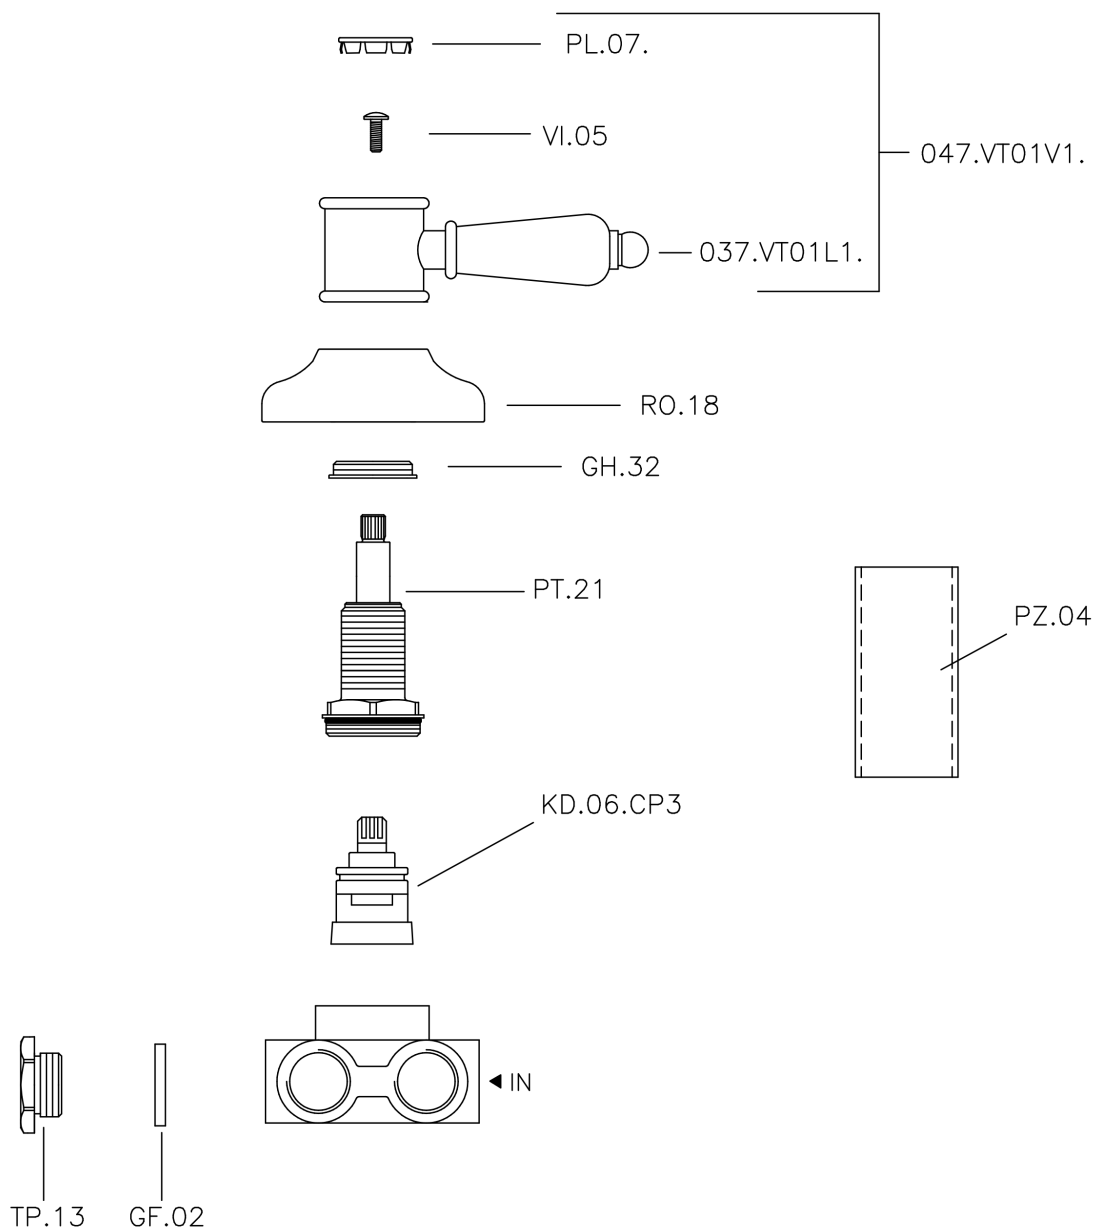

Concealed 3-outlet diverter VICTORIAN_VT000270

MODEL **VT000270**

Concealed 3-outlet diverter, 1/2" F outlet

AVAILABLE FINISHINGS

-  **21** 21 Chrome
-  **27** 27 Old Bronze
-  **2A** 2A Satin Brushed Nickel
-  **2G** 2G Antique Gold
-  **2W** 2W Brushed Gold

CHARACTERISTICS

Installation **Concealed**

Concealed 3-outlet diverter VICTORIAN_VT000270

VT000270

<https://en.huberitalia.com/concealed-3-outlet-diverter-victorian-vt000270>

2024-12-22