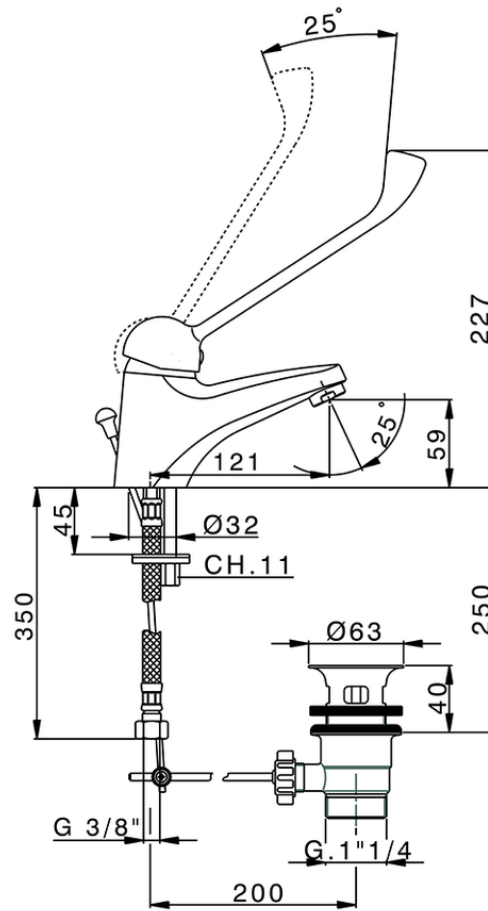

Single lever washbasin mixer COMMUNITY_BN000510

BN000510

<https://en.huberitalia.com/single-lever-washbasin-mixer-community-bn000510>

2024-11-15