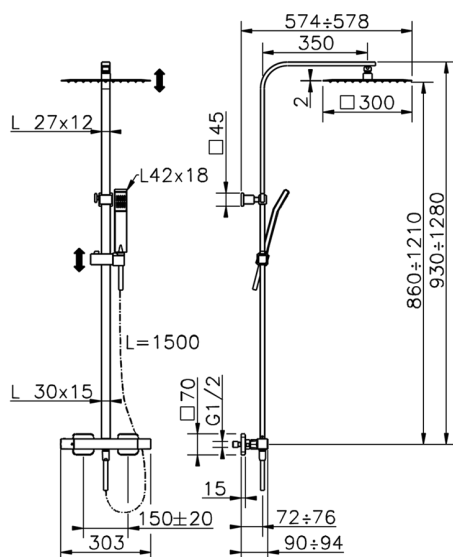

2-function Thermostatic shower set NUOVA EGO_QTC8603H

MODEL **QTC8603H**

2-function Thermostatic shower set, 2-outlet devia stop, adjustable riser column, sliding handshower holder, 42x18 mm ABS Quad one spray handshower, 300x300 mm INOX square showerhead 2 mm thick, 150 cm smooth SILVERFLEX Flexible Hose

AVAILABLE FINISHINGS

CHARACTERISTICS

Cartridge Spare Parts **ZZ96551000**

TMX 25 Thermostatic Valve

DeviaStop

The Huber Devia Stop technology allows to adjust the water flow and to direct it to the selected output point (overhead soaker, hand shower, etc).