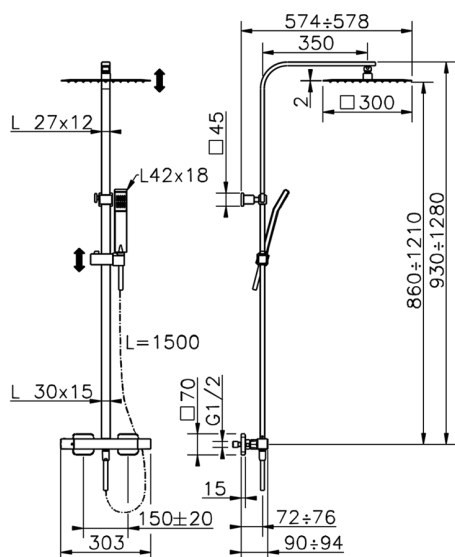

2-function Thermostatic shower set NUOVA EGO_QTC8603H

MODEL **QTC8603H**

2-function Thermostatic shower set, 2-outlet devia stop, adjustable riser column, sliding handshower holder, 42x18 mm ABS Quad one spray handshower, 300x300 mm INOX square showerhead 2 mm thick, 150 cm smooth SILVERFLEX Flexible Hose

AVAILABLE FINISHINGS

CHARACTERISTICS

Cartridge Spare Parts **ZZ96551000**

TMX 25 Thermostatic Valve

DeviaStop

The Huber Devia Stop technology allows to adjust the water flow and to direct it to the selected output point (overhead soaker, hand shower, etc).