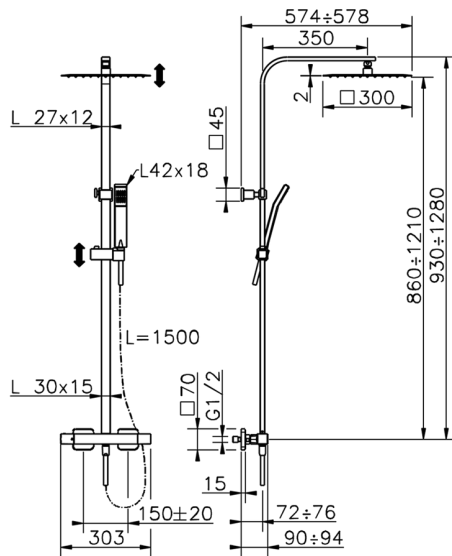

2-function Thermostatic shower set NUOVA EGO_QTC8603H

MODEL **QTC8603H**

2-function Thermostatic shower set, 2-outlet devia stop, adjustable riser column, sliding handshower holder, 42x18 mm ABS Quad one spray handshower, 300x300 mm INOX square showerhead 2 mm thick, 150 cm smooth SILVERFLEX Flexible Hose

AVAILABLE FINISHINGS

CHARACTERISTICS

Cartridge Spare Parts **ZZ96551000**

TMX 25 Thermostatic Valve

DeviaStop

The Huber Devia Stop technology allows to adjust the water flow and to direct it to the selected output point (overhead soaker, hand shower, etc).