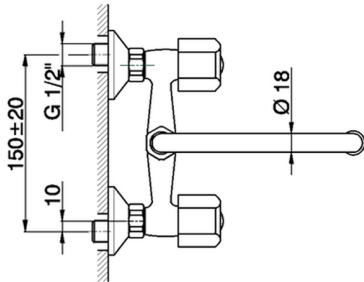

## Exposed sink mixer EVA\_EV000410

MODEL **EV000410**

Exposed sink mixer, swivel spout, without handles

AVAILABLE FINISHINGS

CHARACTERISTICS

2024-12-22