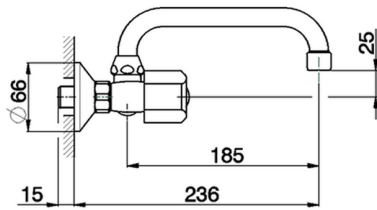

## Exposed sink mixer EVA\_EV000410

MODEL **EV000410**

Exposed sink mixer, swivel spout, without handles

AVAILABLE FINISHINGS

CHARACTERISTICS

2024-12-22