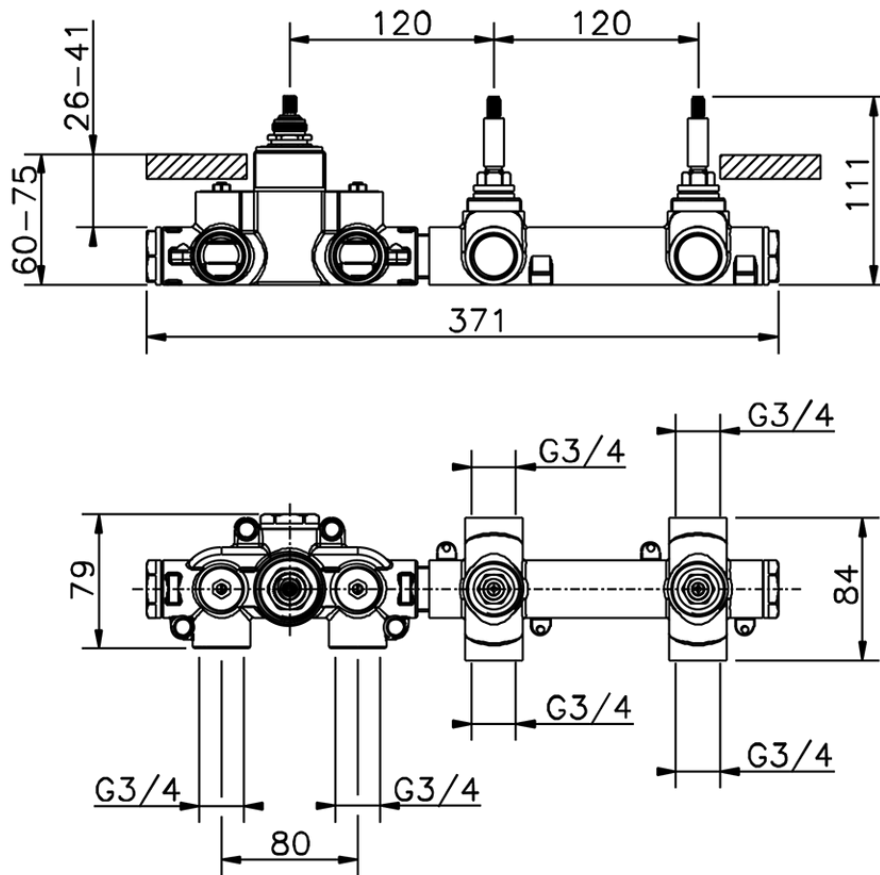

Cover Part for 2 Function Concealed Thermo Valve CHRONOS_CR01R200

CR01R200

<https://en.huberitalia.com/cover-part-for-2-function-concealed-thermo-valve-chronos-cr01r200>

ZB01R200

<https://en.huberitalia.com/2-function-concealed-thermostatic-valve-concealed-zb01r200>