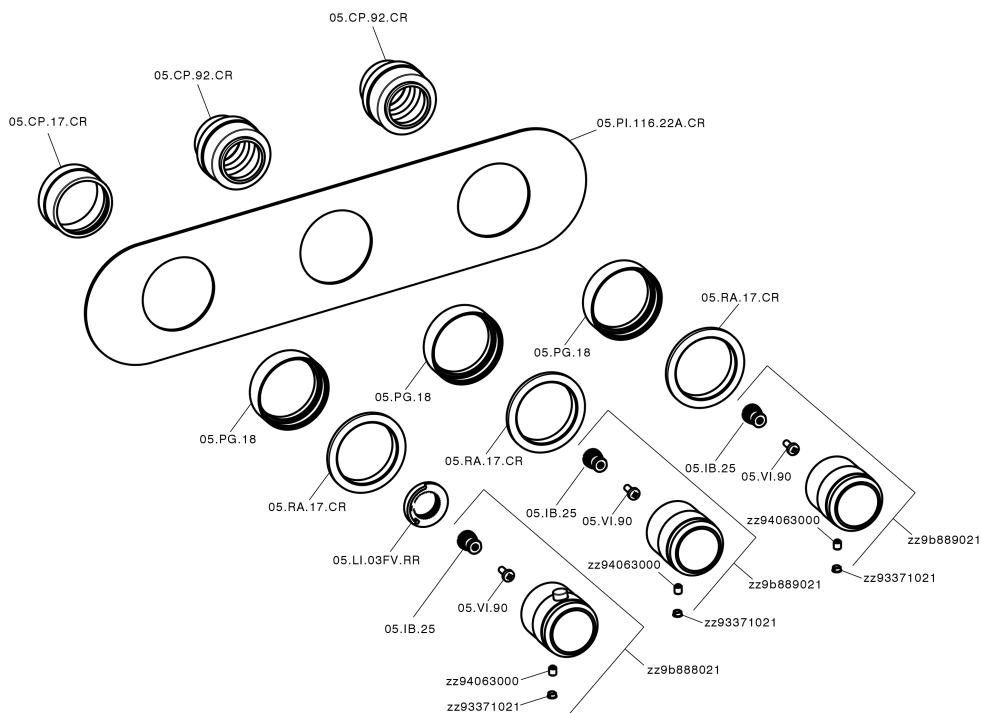

Cover Part for 2 Function Concealed Thermo Valve CHRONOS_CR01R200

CR01R200

<https://en.huberitalia.com/cover-part-for-2-function-concealed-thermo-valve-chronos-cr01r200>

2 Function Concealed Thermostatic Valve CONCEALED_ZB01R200

ZB01R200

<https://en.huberitalia.com/2-function-concealed-thermostatic-valve-concealed-zb01r200>

2024-11-24