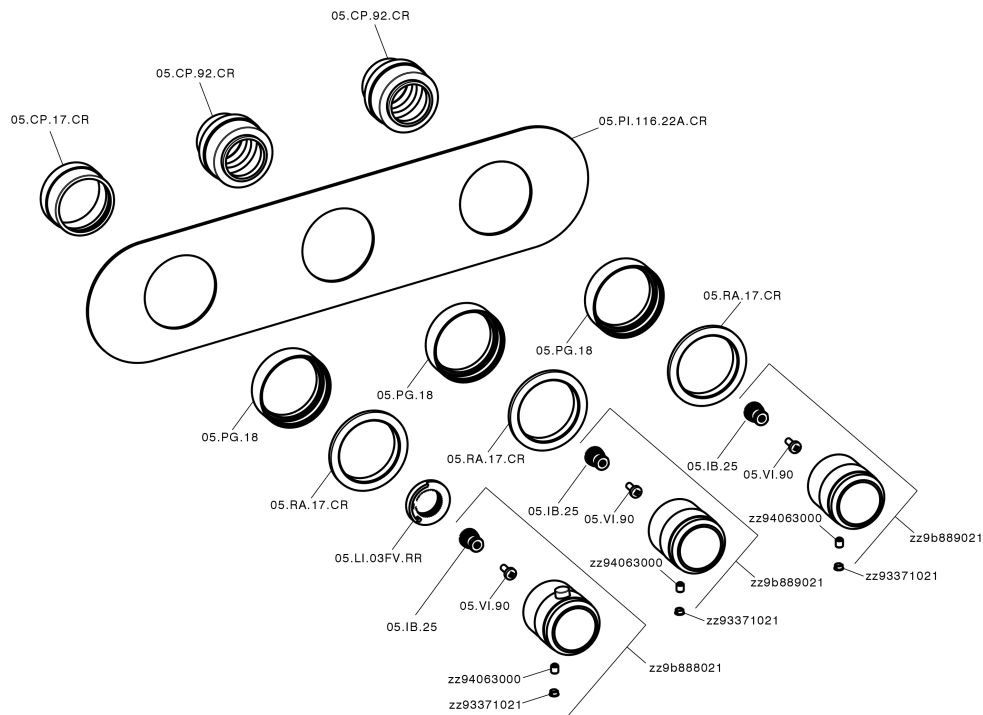

Cover Part for 2 Function Concealed Thermo Valve CHRONOS_CR01R200

MODEL **CR01R200**

Cover Part for 2 Function Concealed Thermo Valve, for item ZB01R200

AVAILABLE FINISHINGS

-  **21** 21 Chrome
-  **2F** 2F Brushed Nickel
-  **2Q** 2Q Black Titanium

CHARACTERISTICS

Installation **Concealed**

Required concealed parts **ZB01R200**

Thermostatic

The Huber thermostatic is your personal water manager, helping you to handle, control and save water and energy.

Cover Part for 2 Function Concealed Thermo Valve CHRONOS_CR01R200

CR01R200

<https://en.huberitalia.com/cover-part-for-2-function-concealed-thermo-valve-chronos-cr01r200>

2 Function Concealed Thermostatic Valve CONCEALED_ZB01R200

MODEL **ZB01R200**

2 Function Concealed Thermostatic Valve

AVAILABLE FINISHINGS

CHARACTERISTICS

Installation	Concealed
Cartridge Spare Parts	23.51A.HF
HF Thermostatic Valve	
Concealed	1

Thermostatic

The Huber thermostatic is your personal water manager, helping you to handle, control and save water and energy.