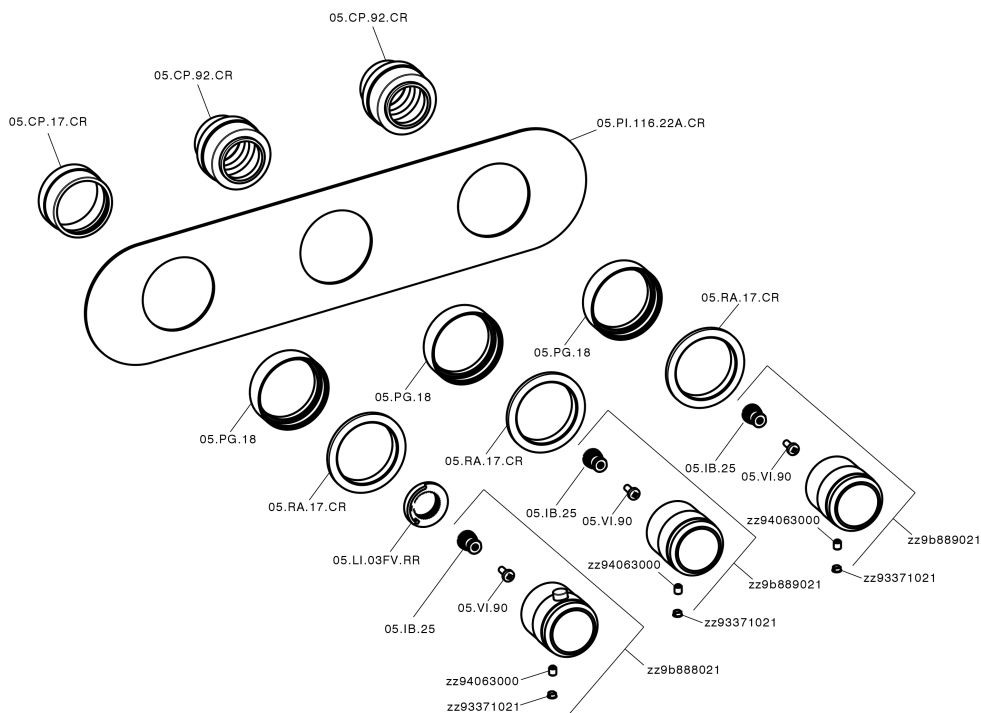

## Cover Part for 2 Function Concealed Thermo Valve CHRONOS\_CR01R200

CR01R200

<https://en.huberitalia.com/cover-part-for-2-function-concealed-thermo-valve-chronos-cr01r200>

## 2 Function Concealed Thermostatic Valve CONCEALED\_ZB01R200

ZB01R200

<https://en.huberitalia.com/2-function-concealed-thermostatic-valve-concealed-zb01r200>

2024-11-21