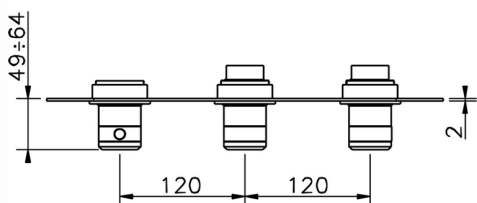

Cover Part for 2 Function Concealed Thermo Valve CHRONOS_CR01R200

MODEL **CR01R200**

Cover Part for 2 Function Concealed Thermo Valve, for item ZB01R200

AVAILABLE FINISHINGS

-  **21** 21 Chrome
-  **2F** 2F Brushed Nickel
-  **2Q** 2Q Black Titanium