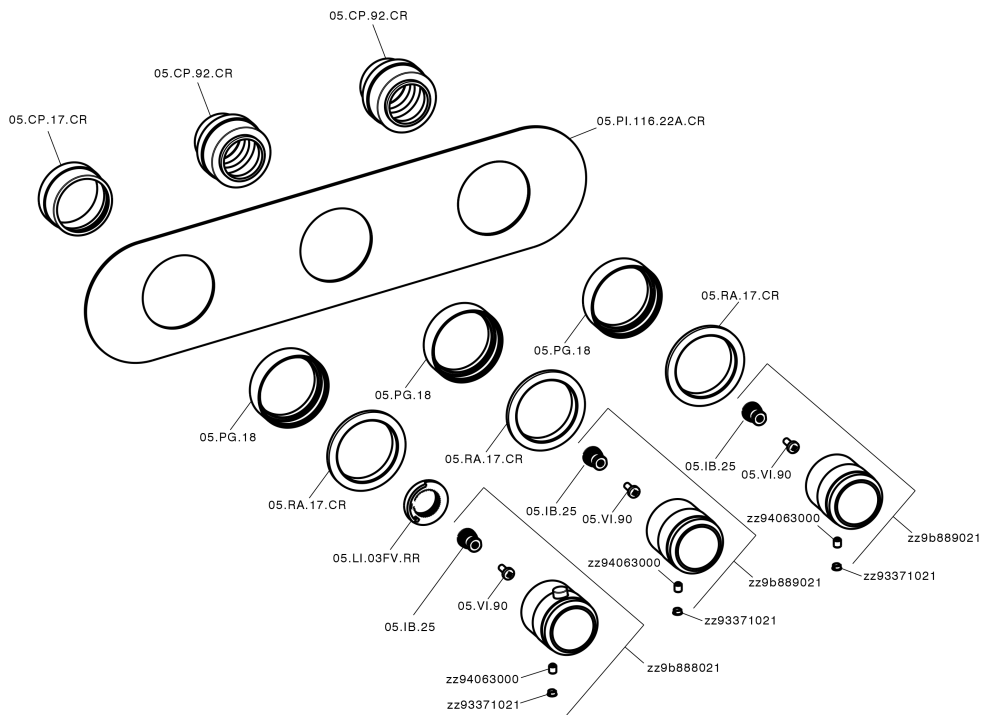

Cover Part for 2 Function Concealed Thermo Valve CHRONOS_CR01R200

MODEL **CR01R200**

Cover Part for 2 Function Concealed Thermo Valve, for item ZB01R200

AVAILABLE FINISHINGS

-  **21** 21 Chrome
-  **2F** 2F Brushed Nickel
-  **2Q** 2Q Black Titanium

CHARACTERISTICS

Installation **Concealed**

Required concealed parts **ZB01R200**

Thermostatic

The Huber thermostatic is your personal water manager, helping you to handle, control and save water and energy.

Cover Part for 2 Function Concealed Thermo Valve CHRONOS_CR01R200

CR01R200

<https://en.huberitalia.com/cover-part-for-2-function-concealed-thermo-valve-chronos-cr01r200>

2 Function Concealed Thermostatic Valve CONCEALED_ZB01R200

MODEL **ZB01R200**

2 Function Concealed Thermostatic Valve

AVAILABLE FINISHINGS

 **04** 04 Without finishing

CHARACTERISTICS

Installation	Concealed
Cartridge Spare Parts	23.51A.HF
HF Thermostatic Valve	
Concealed	1