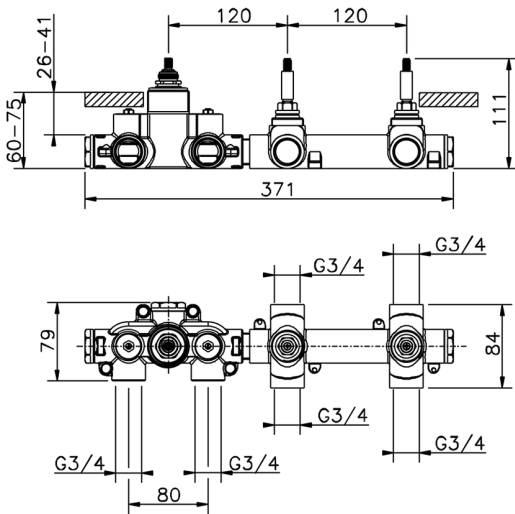

Cover Part for 2 Function Concealed Thermo Valve CHRONOS_CR01R200

MODEL **CR01R200**

Cover Part for 2 Function Concealed Thermo Valve, for item ZB01R200

AVAILABLE FINISHINGS

-  **21** 21 Chrome
-  **2F** 2F Brushed Nickel
-  **2Q** 2Q Black Titanium

MODEL **ZB01R200**

2 Function Concealed Thermostatic Valve

AVAILABLE FINISHINGS

 **04** 04 Without finishing

CHARACTERISTICS

Installation	Concealed
Cartridge Spare Parts	23.51A.HF
HF Thermostatic Valve	
Concealed	1