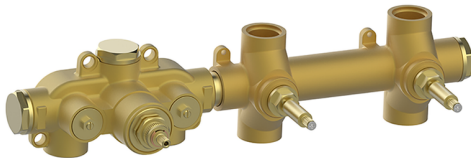

Cover Part for 2 Function Concealed Thermo Valve CHRONOS_CR01R200

MODEL **CR01R200**

Cover Part for 2 Function Concealed Thermo Valve, for item ZB01R200

AVAILABLE FINISHINGS

-  **21** 21 Chrome
-  **2F** 2F Brushed Nickel
-  **2Q** 2Q Black Titanium

CHARACTERISTICS

Installation **Concealed**

Required concealed parts **ZB01R200**

Thermostatic

The Huber thermostatic is your personal water manager, helping you to handle, control and save water and energy.

Cover Part for 2 Function Concealed Thermo Valve CHRONOS_CR01R200

CR01R200

<https://en.huberitalia.com/cover-part-for-2-function-concealed-thermo-valve-chronos-cr01r200>

2 Function Concealed Thermostatic Valve CONCEALED_ZB01R200

MODEL **ZB01R200**

2 Function Concealed Thermostatic Valve

AVAILABLE FINISHINGS

 **04** 04 Without finishing

CHARACTERISTICS

Installation	Concealed
Cartridge Spare Parts	23.51A.HF
HF Thermostatic Valve	
Concealed	1