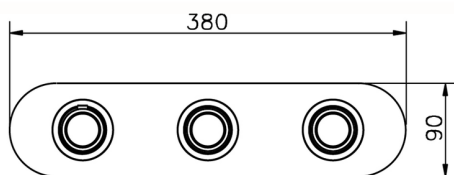

Cover Part for 2 Function Concealed Thermo Valve CHRONOS_CR01R200

MODEL **CR01R200**

Cover Part for 2 Function Concealed Thermo Valve, for item ZB01R200

AVAILABLE FINISHINGS

-  **21** 21 Chrome
-  **2F** 2F Brushed Nickel
-  **2Q** 2Q Black Titanium