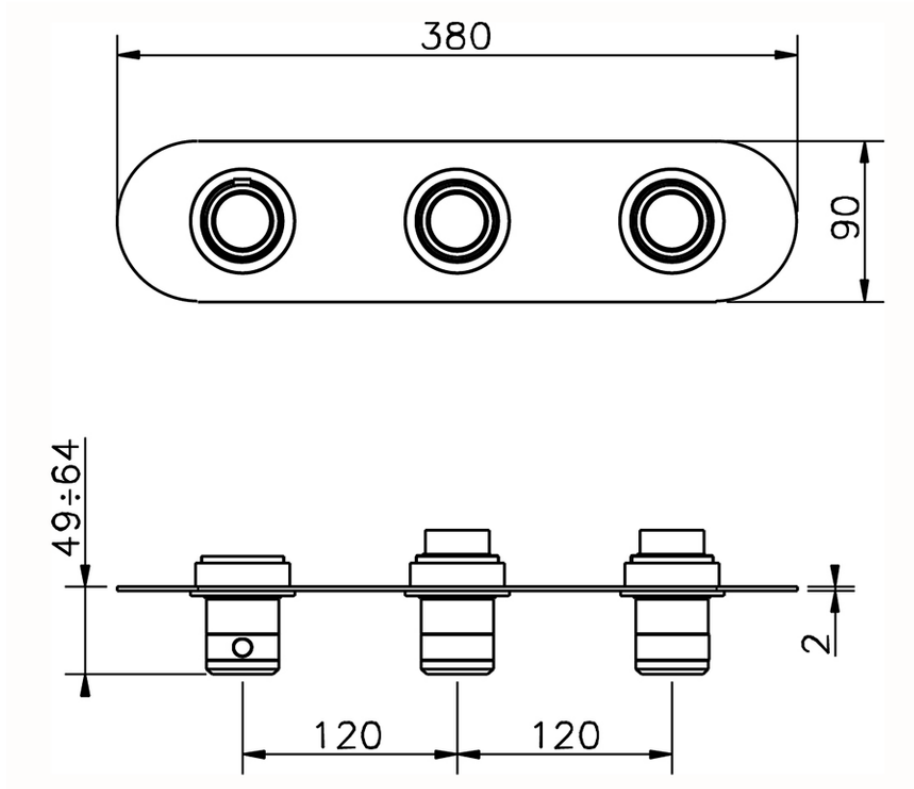

## Cover Part for 2 Function Concealed Thermo Valve CHRONOS\_CR01R200

CR01R200

<https://en.huberitalia.com/cover-part-for-2-function-concealed-thermo-valve-chronos-cr01r200>

ZB01R200

<https://en.huberitalia.com/2-function-concealed-thermostatic-valve-concealed-zb01r200>