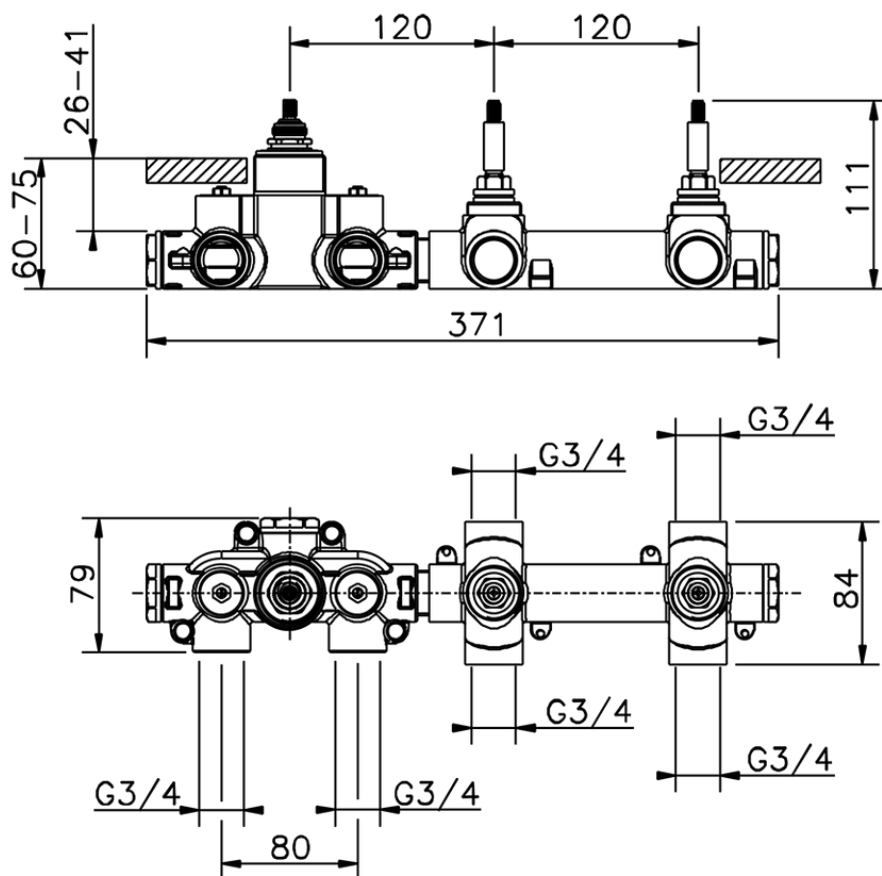

## Cover Part for 2 Function Concealed Thermo Valve CHRONOS\_CR01R200

CR01R200

<https://en.huberitalia.com/cover-part-for-2-function-concealed-thermo-valve-chronos-cr01r200>

ZB01R200

<https://en.huberitalia.com/2-function-concealed-thermostatic-valve-concealed-zb01r200>