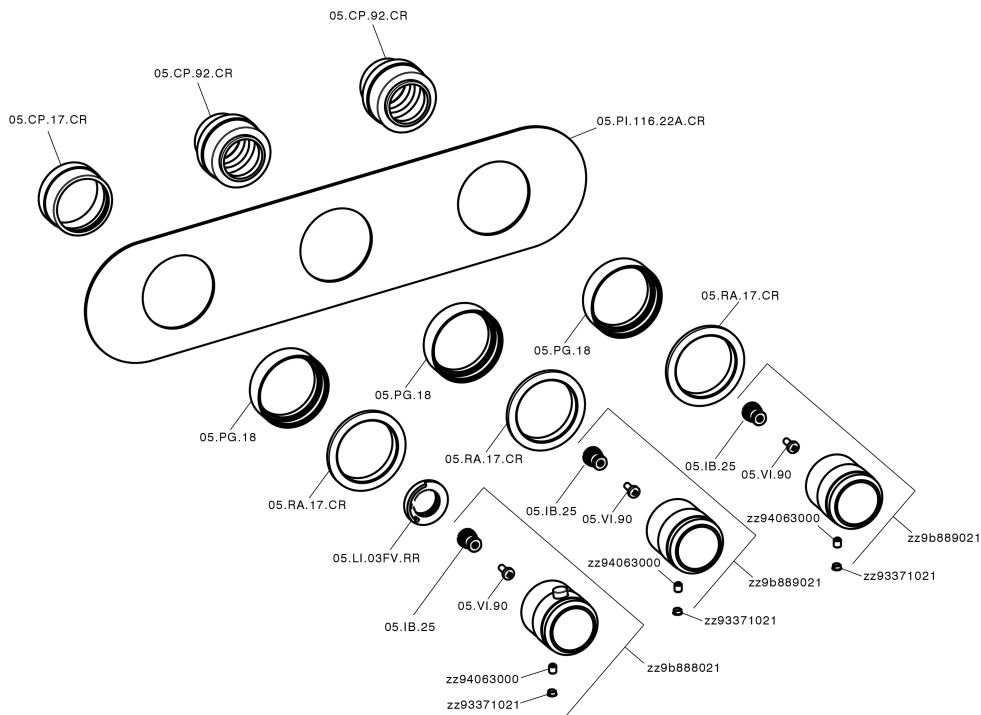

Cover Part for 2 Function Concealed Thermo Valve CHRONOS_CR01R200

CR01R200

<https://en.huberitalia.com/cover-part-for-2-function-concealed-thermo-valve-chronos-cr01r200>

2 Function Concealed Thermostatic Valve CONCEALED_ZB01R200

ZB01R200

<https://en.huberitalia.com/2-function-concealed-thermostatic-valve-concealed-zb01r200>

2024-11-21