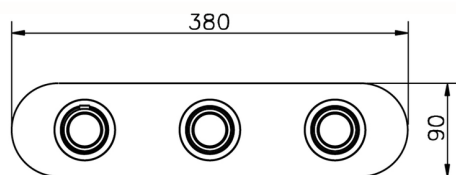

Cover Part for 2 Function Concealed Thermo Valve CHRONOS_CR01R200

MODEL **CR01R200**

Cover Part for 2 Function Concealed Thermo Valve, for item ZB01R200

AVAILABLE FINISHINGS

-  **21** 21 Chrome
-  **2F** 2F Brushed Nickel
-  **2Q** 2Q Black Titanium