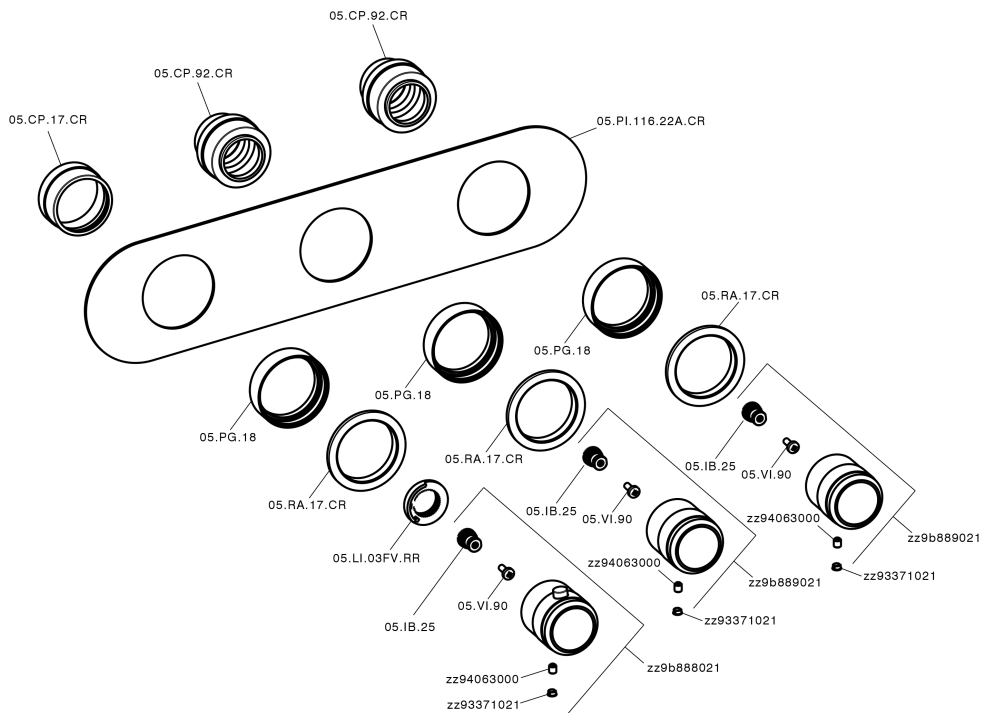

Cover Part for 2 Function Concealed Thermo Valve CHRONOS_CR01R200

MODEL **CR01R200**

Cover Part for 2 Function Concealed Thermo Valve, for item ZB01R200

AVAILABLE FINISHINGS

-  **21** 21 Chrome
-  **2F** 2F Brushed Nickel
-  **2Q** 2Q Black Titanium

CHARACTERISTICS

Installation **Concealed**

Required concealed parts **ZB01R200**

Thermostatic

The Huber thermostatic is your personal water manager, helping you to handle, control and save water and energy.

Cover Part for 2 Function Concealed Thermo Valve CHRONOS_CR01R200

CR01R200

<https://en.huberitalia.com/cover-part-for-2-function-concealed-thermo-valve-chronos-cr01r200>

2 Function Concealed Thermostatic Valve CONCEALED_ZB01R200

MODEL **ZB01R200**

2 Function Concealed Thermostatic Valve

AVAILABLE FINISHINGS

CHARACTERISTICS

Installation	Concealed
Cartridge Spare Parts	23.51A.HF
HF Thermostatic Valve	
Concealed	1

Thermostatic

The Huber thermostatic is your personal water manager, helping you to handle, control and save water and energy.