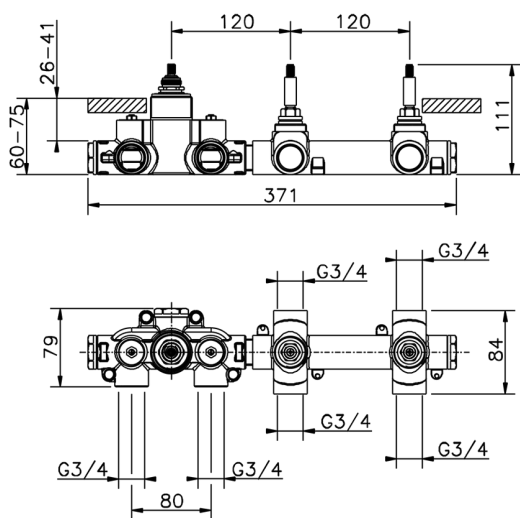

Cover Part for 2 Function Concealed Thermo Valve CHRONOS_CR01R200

MODEL **CR01R200**

Cover Part for 2 Function Concealed Thermo Valve, for item ZB01R200

AVAILABLE FINISHINGS

-  **21** 21 Chrome
-  **2F** 2F Brushed Nickel
-  **2Q** 2Q Black Titanium

MODEL **ZB01R200**

2 Function Concealed Thermostatic Valve

AVAILABLE FINISHINGS

CHARACTERISTICS

Installation	Concealed
Cartridge Spare Parts	23.51A.HF
HF Thermostatic Valve	
Concealed	1

Thermostatic

The Huber thermostatic is your personal water manager, helping you to handle, control and save water and energy.