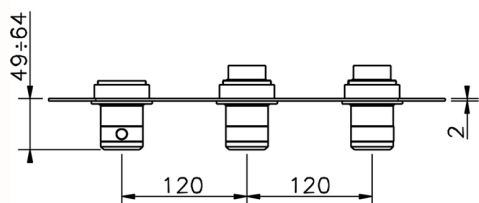

Cover Part for 2 Function Concealed Thermo Valve CHRONOS_CR01R200

MODEL **CR01R200**

Cover Part for 2 Function Concealed Thermo Valve, for item ZB01R200

AVAILABLE FINISHINGS

-  **21** 21 Chrome
-  **2F** 2F Brushed Nickel
-  **2Q** 2Q Black Titanium