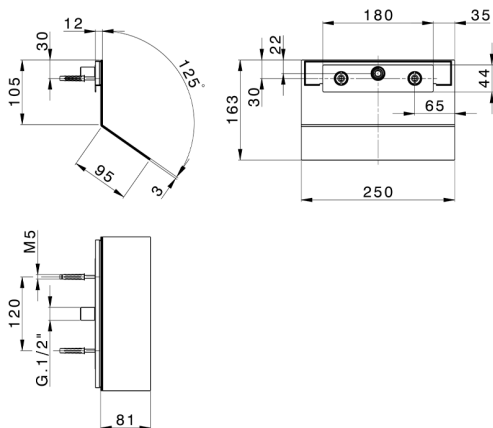

Wall-mounted waterfall ZEN_ZS129050

MODEL **ZS129050**

Wall-mounted waterfall, with closed water outlet, Stainless Steel AISI 304

AVAILABLE FINISHINGS

- **D1** 40 Matt Black
- **40** D1 Brushed Inox
- **4Q** D2 Polished Inox
- **D2** 4Q Matt White

CHARACTERISTICS

2026-06-13