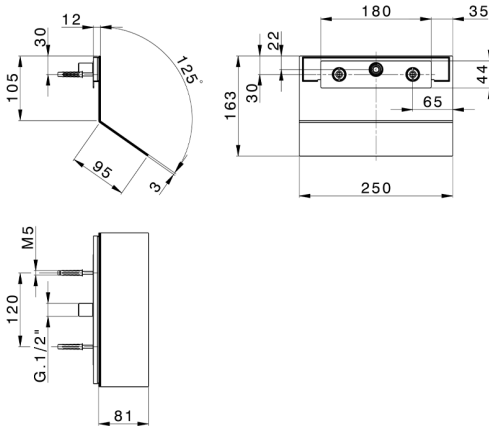

Wall-mounted waterfall ZEN_ZS129050

MODEL **ZS129050**

Wall-mounted waterfall, with closed water outlet, Stainless Steel AISI 304

AVAILABLE FINISHINGS

-  **D1** 40 Matt Black
-  **40** D1 Brushed Inox
-  **4Q** D2 Polished Inox
-  **D2** 4Q Matt White