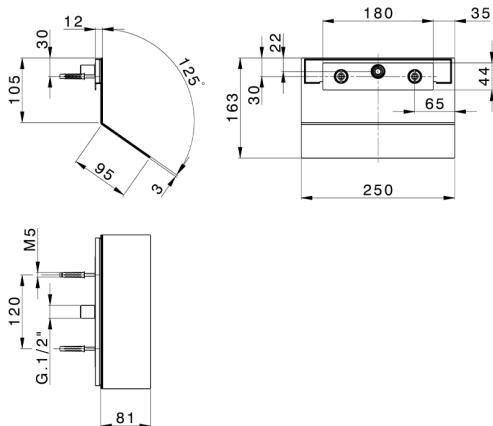

Wall-mounted waterfall ZEN_ZS129050

MODEL **ZS129050**

Wall-mounted waterfall, with closed water outlet, Stainless Steel AISI 304

AVAILABLE FINISHINGS

- **D1** 40 Matt Black
- **40** D1 Brushed Inox
- **4Q** D2 Polished Inox
- **D2** 4Q Matt White

CHARACTERISTICS

2026-06-14