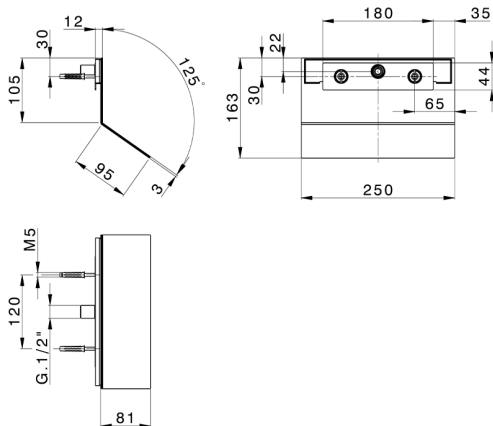

Wall-mounted waterfall ZEN_ZS129050

MODEL **ZS129050**

Wall-mounted waterfall, with closed water outlet, Stainless Steel AISI 304

AVAILABLE FINISHINGS

- **D1** 40 Matt Black
- **40** D1 Brushed Inox
- **4Q** D2 Polished Inox
- **D2** 4Q Matt White

CHARACTERISTICS

2026-01-13