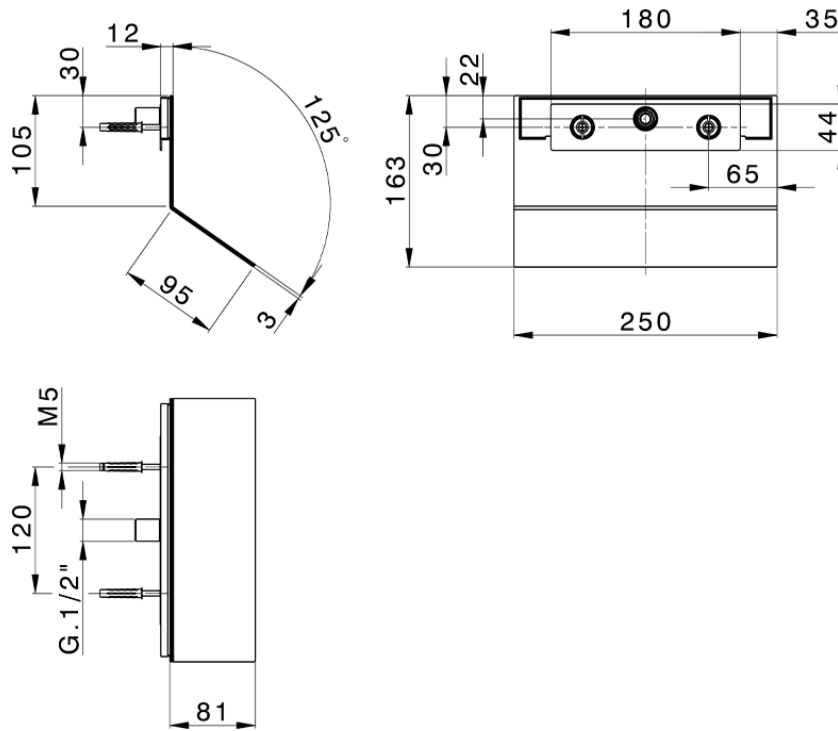

Wall-mounted waterfall ZEN_ZS129050

ZS129050

<https://en.huberitalia.com/wall-mounted-waterfall-zen-zs129050>

2026-04-05