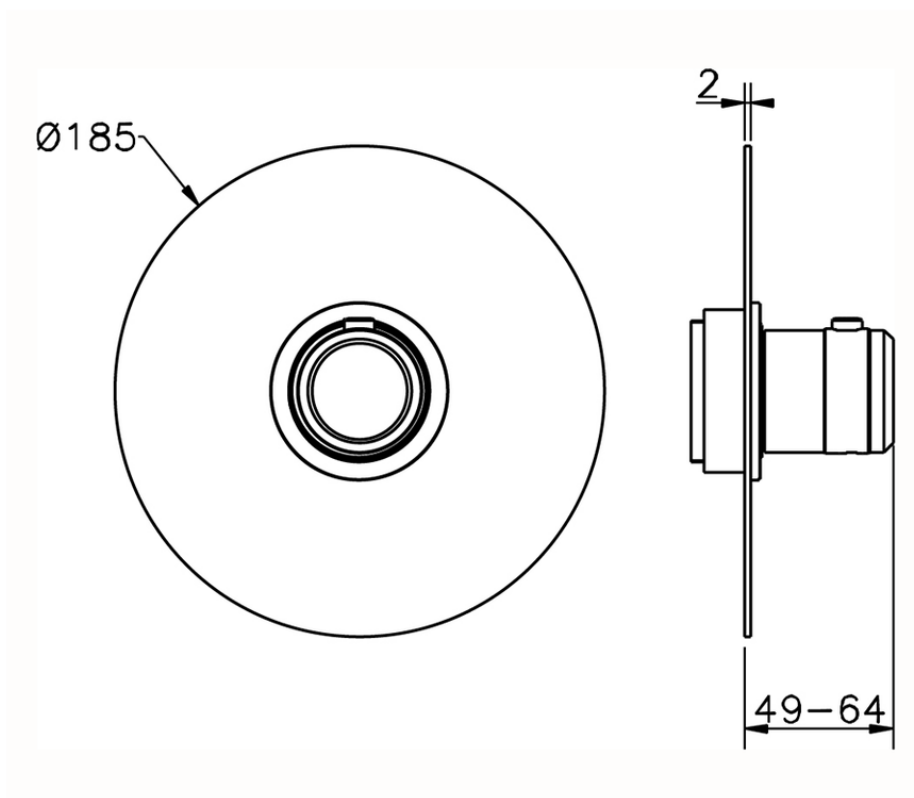

Exposed part for concealed thermo shower valve CHRONOS_CR007200

CR007200

<https://en.huberitalia.com/exposed-part-for-concealed-thermo-shower-valve-chronos-cr007200>

Piastra/Plate/Plaque/Platte/Placa

2-3mm: XX 25-40 YY 76-91

10mm: XX 16-31 YY 65-80

ZB007221

<https://en.huberitalia.com/3-4-concealed-thermostatic-shower-valve-concealed-zb007221>

2024-12-22