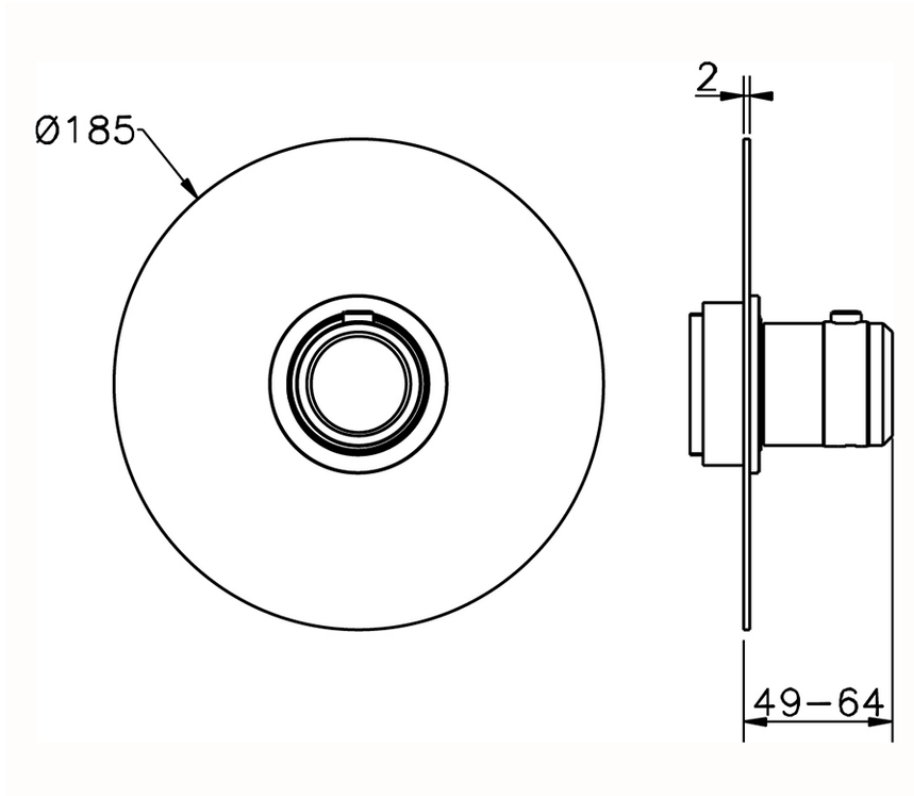

Exposed part for concealed thermo shower valve CHRONOS_CR007200

CR007200

<https://en.huberitalia.com/exposed-part-for-concealed-thermo-shower-valve-chronos-cr007200>

Piastra/Plate/Plaque/Platte/Placa

2-3mm: XX 25-40 YY 76-91

10mm: XX 16-31 YY 65-80

ZB007221

<https://en.huberitalia.com/3-4-concealed-thermostatic-shower-valve-concealed-zb007221>

2025-02-11