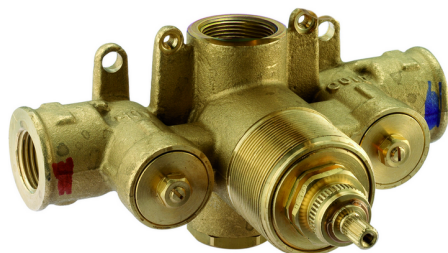

## Exposed part for concealed thermo shower valve CHRONOS\_CR007200

MODEL **CR007200**

Exposed part for concealed thermo shower valve, without stop valve, without concealed part, for items ZB007220

### CHARACTERISTICS

Installation **Concealed**  
 Required concealed parts **ZB007221**

### Thermostatic

The Huber thermostatic is your personal water manager, helping you to handle, control and save water and energy.

**3/4" Concealed thermostatic shower valve CONCEALED\_ZB007221**

MODEL **ZB007221**

3/4" Concealed thermostatic valve, without Stopvalve, without trim kit

AVAILABLE FINISHINGS

 **04** 04 Without finishing

CHARACTERISTICS

Installation	<b>Concealed</b>
Cartridge Spare Parts	<b>23.51A.HF</b>
<b>HF Thermostatic Valve</b>	
Concealed	<b>1</b>