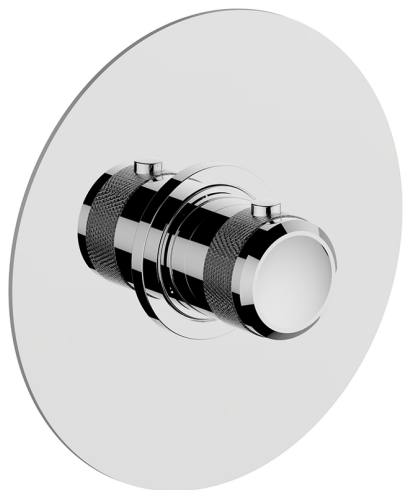

## Exposed part for concealed thermo shower valve CHRONOS\_CR007200

MODEL **CR007200**

Exposed part for concealed thermo shower valve, without stop valve, without concealed part, for items ZB007220

### AVAILABLE FINISHINGS

-  **21** 21 Chrome
-  **2F** 2F Brushed Nickel
-  **2Q** 2Q Black Titanium

### Thermostatic

The Huber thermostatic is your personal water manager, helping you to handle, control and save water and energy.

**3/4" Concealed thermostatic shower valve CONCEALED\_ZB007221**

MODEL **ZB007221**

3/4" Concealed thermostatic valve, without Stopvalve, without trim kit

AVAILABLE FINISHINGS

 **04** 04 Without finishing

CHARACTERISTICS

Installation	<b>Concealed</b>
Cartridge Spare Parts	<b>23.51A.HF</b>
<b>HF Thermostatic Valve</b>	
Concealed	<b>1</b>