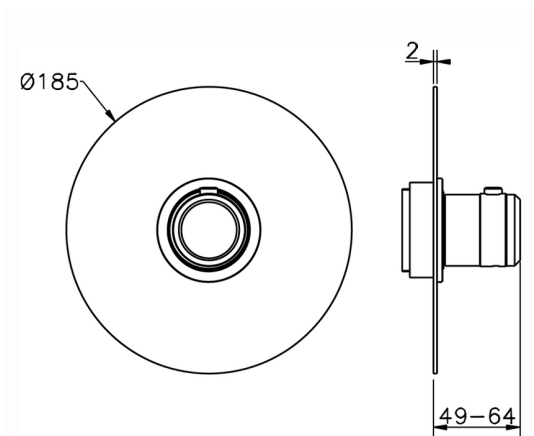

CHARACTERISTICS

Installation **Concealed**
Required concealed parts **ZB007221**

Thermostatic

The Huber thermostatic is your personal water manager, helping you to handle, control and save water and energy.