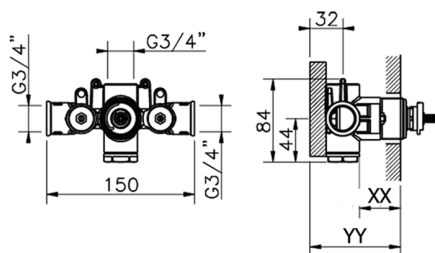

3/4" Concealed thermostatic valve, without Stopvalve, without trim kit

AVAILABLE FINISHINGS

 **04** 04 Without finishing

CHARACTERISTICS

Installation	<b>Concealed</b>
Cartridge Spare Parts	<b>23.51A.HF</b>
<b>HF Thermostatic Valve</b>	
Concealed	<b>1</b>

Piastra/Plate/Plaque/Platte/Placa  
 2-3mm: XX 25-40 YY 76-91  
 10mm: XX 16-31 YY 65-80

**Thermostatic**

The Huber thermostatic is your personal water manager, helping you to handle, control and save water and energy.