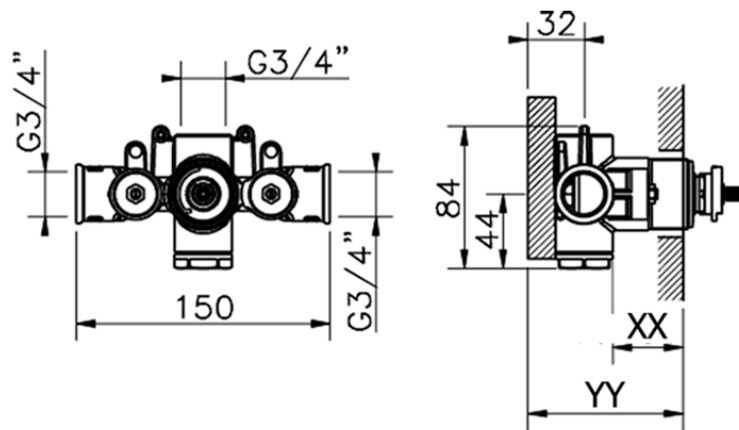

Exposed part for concealed thermo shower valve CHRONOS_CR007200

CR007200

<https://en.huberitalia.com/exposed-part-for-concealed-thermo-shower-valve-chronos-cr007200>

Piastra/Plate/Plaque/Platte/Placa

2-3mm: XX 25-40 YY 76-91

10mm: XX 16-31 YY 65-80

ZB007221

<https://en.huberitalia.com/3-4-concealed-thermostatic-shower-valve-concealed-zb007221>

2024-12-22