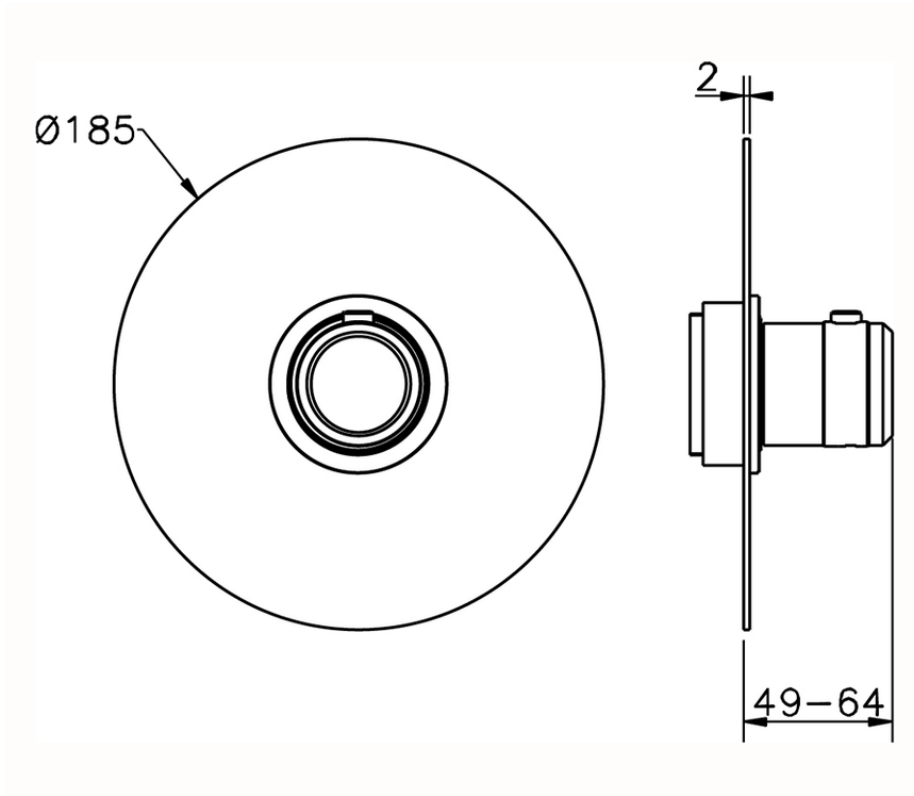

Exposed part for concealed thermo shower valve CHRONOS_CR007200

CR007200

<https://en.huberitalia.com/exposed-part-for-concealed-thermo-shower-valve-chronos-cr007200>

Piastra/Plate/Plaque/Platte/Placa

2-3mm: XX 25-40 YY 76-91

10mm: XX 16-31 YY 65-80

ZB007221

<https://en.huberitalia.com/3-4-concealed-thermostatic-shower-valve-concealed-zb007221>

2024-12-22