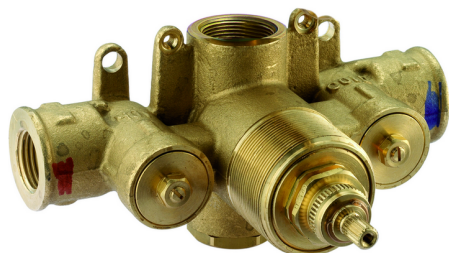

## Exposed part for concealed thermo shower valve CHRONOS\_CR007200

MODEL **CR007200**

Exposed part for concealed thermo shower valve, without stop valve, without concealed part, for items ZB007220

### CHARACTERISTICS

Installation **Concealed**  
 Required concealed parts **ZB007221**

### Thermostatic

The Huber thermostatic is your personal water manager, helping you to handle, control and save water and energy.

## 3/4" Concealed thermostatic shower valve CONCEALED\_ZB007221

MODEL **ZB007221**

3/4" Concealed thermostatic valve, without Stopvalve, without trim kit

AVAILABLE FINISHINGS

CHARACTERISTICS

Installation	<b>Concealed</b>
Cartridge Spare Parts	<b>23.51A.HF</b>
<b>HF Thermostatic Valve</b>	
Concealed	<b>1</b>