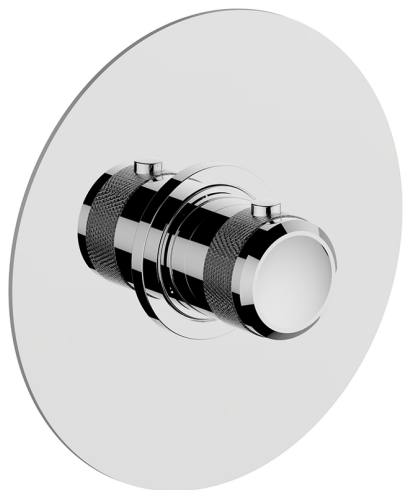

## Exposed part for concealed thermo shower valve CHRONOS\_CR007200

MODEL **CR007200**

Exposed part for concealed thermo shower valve, without stop valve, without concealed part, for items ZB007220

### AVAILABLE FINISHINGS

-  **21** 21 Chrome
-  **2F** 2F Brushed Nickel
-  **2Q** 2Q Black Titanium

### CHARACTERISTICS

Installation **Concealed**  
 Required concealed parts **ZB007221**

## 3/4" Concealed thermostatic shower valve CONCEALED\_ZB007221

MODEL **ZB007221**

3/4" Concealed thermostatic valve, without Stopvalve, without trim kit

AVAILABLE FINISHINGS

CHARACTERISTICS

Installation	<b>Concealed</b>
Cartridge Spare Parts	<b>23.51A.HF</b>
<b>HF Thermostatic Valve</b>	
Concealed	<b>1</b>