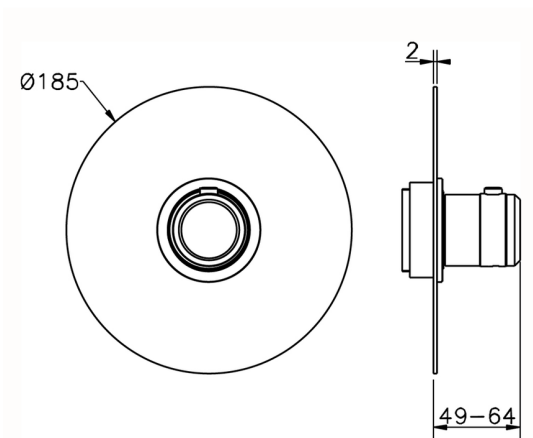

CHARACTERISTICS

Installation **Concealed**
Required concealed parts **ZB007221**

Thermostatic

The Huber thermostatic is your personal water manager, helping you to handle, control and save water and energy.