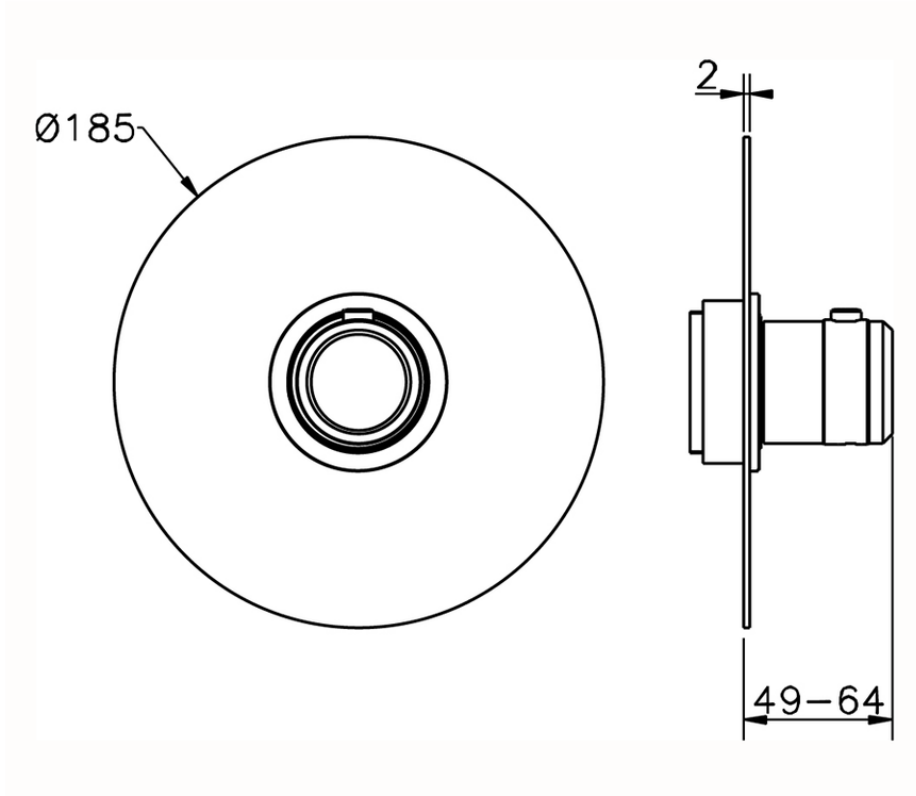

Exposed part for concealed thermo shower valve CHRONOS_CR007200

CR007200

<https://en.huberitalia.com/exposed-part-for-concealed-thermo-shower-valve-chronos-cr007200>

Piastra/Plate/Plaque/Platte/Placa

2-3mm: XX 25-40 YY 76-91

10mm: XX 16-31 YY 65-80

ZB007221

<https://en.huberitalia.com/3-4-concealed-thermostatic-shower-valve-concealed-zb007221>

2024-12-04