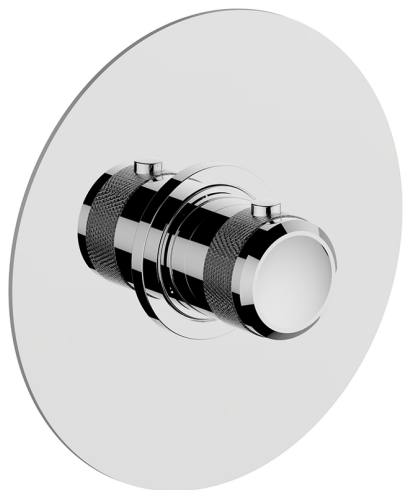

Exposed part for concealed thermo shower valve CHRONOS_CR007200

MODEL **CR007200**

Exposed part for concealed thermo shower valve, without stop valve, without concealed part, for items ZB007220

AVAILABLE FINISHINGS

-  **21** 21 Chrome
-  **2F** 2F Brushed Nickel
-  **2Q** 2Q Black Titanium

CHARACTERISTICS

Installation **Concealed**
 Required concealed parts **ZB007221**

Thermostatic

The Huber thermostatic is your personal water manager, helping you to handle, control and save water and energy.

3/4" Concealed thermostatic shower valve CONCEALED_ZB007221

MODEL **ZB007221**

3/4" Concealed thermostatic valve, without
Stopvalve, without trim kit

AVAILABLE FINISHINGS

CHARACTERISTICS

Installation	Concealed
Cartridge Spare Parts	23.51A.HF
HF Thermostatic Valve	
Concealed	1

Piastra/Plate/Plaque/Platte/Placa
2-3mm: XX 25-40 YY 76-91
10mm: XX 16-31 YY 65-80

Thermostatic

The Huber thermostatic is your personal water manager, helping you to handle, control and save water and energy.