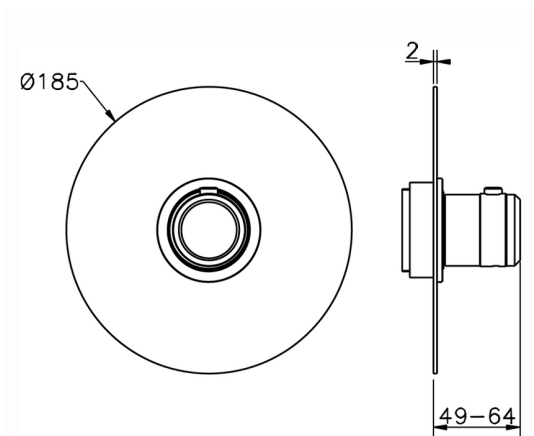

Exposed part for concealed thermo shower valve CHRONOS_CR007200

MODEL **CR007200**

Exposed part for concealed thermo shower valve, without stop valve, without concealed part, for items ZB007220

AVAILABLE FINISHINGS

-  **21** 21 Chrome
-  **2F** 2F Brushed Nickel
-  **2Q** 2Q Black Titanium

CHARACTERISTICS

Installation **Concealed**
 Required concealed parts **ZB007221**

Thermostatic

The Huber thermostatic is your personal water manager, helping you to handle, control and save water and energy.

3/4" Concealed thermostatic shower valve CONCEALED_ZB007221

MODEL **ZB007221**

3/4" Concealed thermostatic valve, without
Stopvalve, without trim kit

AVAILABLE FINISHINGS

CHARACTERISTICS

Installation	Concealed
Cartridge Spare Parts	23.51A.HF
HF Thermostatic Valve	
Concealed	1

Piastra/Plate/Plaque/Platte/Placa
2-3mm: XX 25-40 YY 76-91
10mm: XX 16-31 YY 65-80

Thermostatic

The Huber thermostatic is your personal water manager, helping you to handle, control and save water and energy.