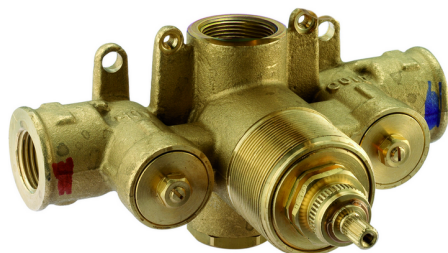

Exposed part for concealed thermo shower valve CHRONOS_CR007200

MODEL **CR007200**

Exposed part for concealed thermo shower valve, without stop valve, without concealed part, for items ZB007220

AVAILABLE FINISHINGS

-  **21** 21 Chrome
-  **2F** 2F Brushed Nickel
-  **2Q** 2Q Black Titanium

CHARACTERISTICS

Installation **Concealed**
 Required concealed parts **ZB007221**

Thermostatic

The Huber thermostatic is your personal water manager, helping you to handle, control and save water and energy.

3/4" Concealed thermostatic shower valve CONCEALED_ZB007221

MODEL **ZB007221**

3/4" Concealed thermostatic valve, without
Stopvalve, without trim kit

AVAILABLE FINISHINGS

CHARACTERISTICS

Installation	Concealed
Cartridge Spare Parts	23.51A.HF
HF Thermostatic Valve	
Concealed	1

Piastra/Plate/Plaque/Platte/Placa
2-3mm: XX 25-40 YY 76-91
10mm: XX 16-31 YY 65-80

Thermostatic

The Huber thermostatic is your personal water manager, helping you to handle, control and save water and energy.